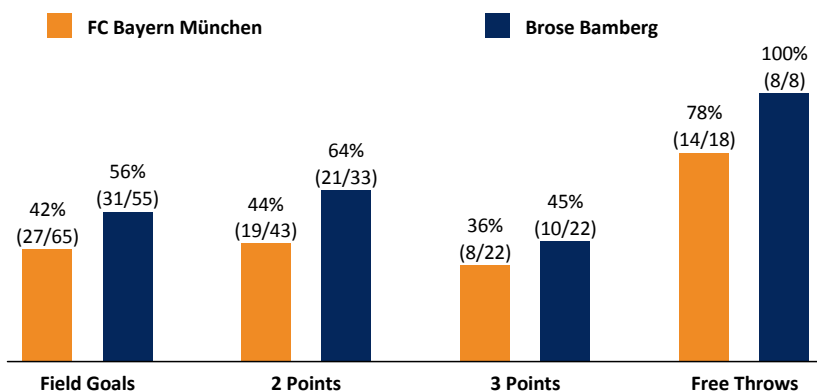

FC Bayern München

76 : 80

Brose Bamberg

Referee: LOTTERMOSER Robert
Umpires: REITER Moritz / KRAUSE Oliver
Commissioner: DIETERICH Sascha

München, Audi Dome, DO 25 MAI 2017, 17:30, Game-ID: 20506

Scoreboard table showing Q1, Q2, Q3, Q4 scores for FCB and BAM.

FCB - FC Bayern München (Coach: DJORDJEVIC Aleksandar)

Main player statistics table for FC Bayern München including columns for No., Name, Min, PTS, 2 Points, 3 Points, Field Goals, Free Throws, OR, DR, TOT, AS, ST, TO, BS, SB, PF, FD, EFF, +/-.

BAM - Brose Bamberg (Coach: TRINCHIERI Andrea)

Main player statistics table for Brose Bamberg including columns for No., Name, Min, PTS, 2 Points, 3 Points, Field Goals, Free Throws, OR, DR, TOT, AS, ST, TO, BS, SB, PF, FD, EFF, +/-.

Summary statistics table comparing FCB and BAM across various metrics like Rebounds, Assists, Fouls, Turnovers, Steals, etc.

EASYS-CREDIT-BBL.DE

Alle offiziellen Statistiken der easyCredit BBL, Daten, Rekorde uvm.!

EASYS-CREDIT BBL-APPS

News, Stats, Tabelle, Spielplan und vieles mehr, immer dabei! Kostenfrei für iOS und Android

TELEKOMBASKETBALL.DE

Keinen Korb mehr verpassen - Alle Spiele der easyCredit BBL LIVE und in HD! Erleben sie jetzt das größte Basketball-Angebot Deutschlands zuhause und mobil! www.telekombasketball.de

LEGEND table defining abbreviations for various statistics like Captain, Plus-Minus-Rating, Assists, Blocked Shots, Did Not Play, Defensive Rebounds, etc.