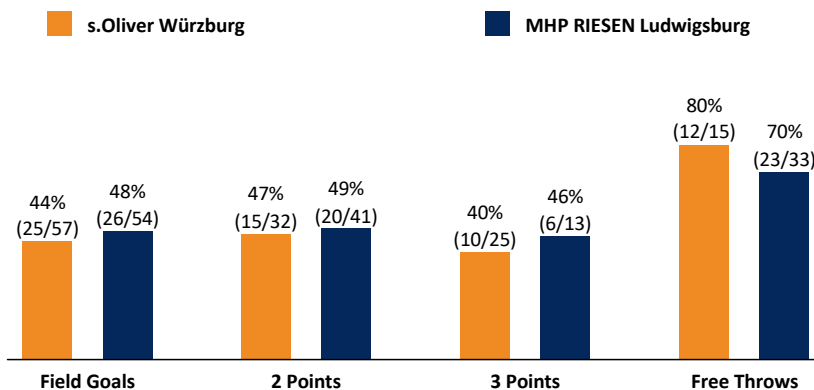

Summary table showing scores by quarter (Q1-Q4) for WUE and LUD.

WUE - s.Oliver Würzburg (Coach: SPRADLEY Douglas)

Main player statistics table for WUE, including columns for No., Name, Min, PTS, 2 Points, 3 Points, Field Goals, Free Throws, OR, DR, TOT, AS, ST, TO, BS, SB, PF, FD, EFF, +/-.

Summary table comparing WUE and LUD on various metrics like Rebounds, Assists, Fouls, Turnovers, Steals, Points in the Paint, Second Chance Points, Fast Break Points, Biggest Lead, Biggest Scoring Run, Lead Changes, and Times Tied.