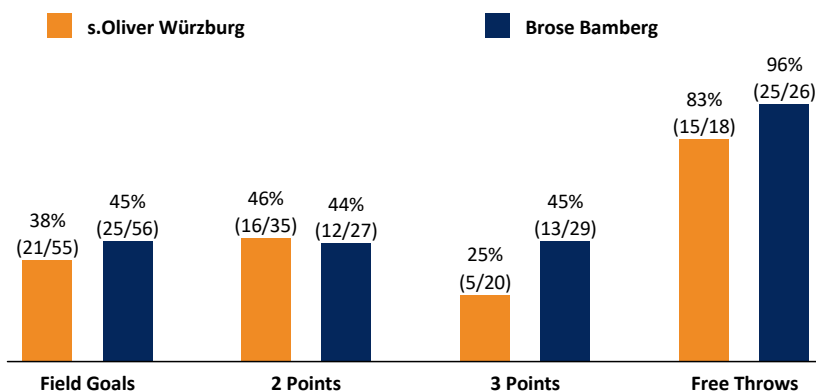

s.Oliver Würzburg

62 : 88

Brose Bamberg

Referee: KOVACEVIC Nesa
Umpires: REITER Jonas / KRÜPER Moritz
Commissioner: DIETERICH Sascha

Würzburg, s.Oliver Arena, FR 7 OKT 2016, 18:30, Game-ID: 19576

Scoreboard table showing quarters Q1, Q2, Q3, Q4 for WUE and BAM.

WUE - s.Oliver Würzburg (Coach: SPRADLEY Douglas)

Main player statistics table for WUE, including columns for No., Name, Min, PTS, 2 Points, 3 Points, Field Goals, Free Throws, OR, DR, TOT, AS, ST, TO, BS, SB, PF, FD, EFF, +/-.

BAM - Brose Bamberg (Coach: TRINCHIERI Andrea)

Main player statistics table for BAM, including columns for No., Name, Min, PTS, 2 Points, 3 Points, Field Goals, Free Throws, OR, DR, TOT, AS, ST, TO, BS, SB, PF, FD, EFF, +/-.

Summary table comparing WUE and BAM across various categories like Rebounds, Assists, Fouls, Turnovers, Steals, etc.

EASYCREDIT-BBL.DE

Alle offiziellen Statistiken der easyCredit BBL, Daten, Rekorde uvm.!

EASYCREDIT BBL-APPS

News, Stats, Tabelle, Spielplan und vieles mehr, immer dabei! Kostenfrei für iOS und Android

TELEKOMBASKETBALL.DE

Keinen Korb mehr verpassen - Alle Spiele der easyCredit BBL LIVE und in HD! Erleben sie jetzt das größte Basketball-Angebot Deutschlands zuhause und mobil! www.telekombasketball.de

LEGEND table defining abbreviations for (C), CAPTAIN, +/-, EFF, PTS, AS, MIN, SB, BS, OR, ST, DNP, OTx, TO, DR, PF, TOT.