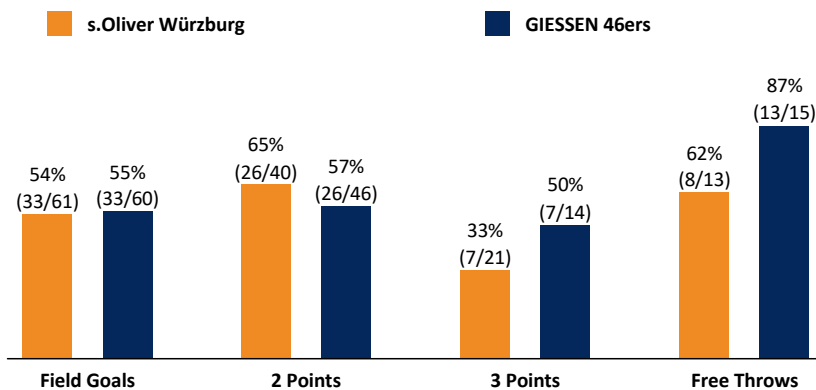

s.Oliver Würzburg

81 : 86

GIESSEN 46ers

Referee: REITER Moritz
Umpires: STREIT Dr. Enrico / KRÜPER Moritz
Commissioner: UNGER Jürgen

Würzburg, s.Oliver Arena, SA 5 NOV 2016, 20:30, Game-ID: 19614

Scoreboard table showing quarter scores for WUE and GIE.

WUE - s.Oliver Würzburg (Coach: SPRADLEY Douglas)

Main player statistics table for s.Oliver Würzburg including columns for No., Name, Min, PTS, 2 Points, 3 Points, Field Goals, Free Throws, OR, DR, TOT, AS, ST, TO, BS, SB, PF, FD, EFF, +/-.

GIE - GIESSEN 46ers (Coach: WUCHERER Denis)

Main player statistics table for GIESSEN 46ers including columns for No., Name, Min, PTS, 2 Points, 3 Points, Field Goals, Free Throws, OR, DR, TOT, AS, ST, TO, BS, SB, PF, FD, EFF, +/-.

Summary statistics table comparing WUE and GIE across various categories like Rebounds, Assists, Fouls, etc.

EASycREDIT-BBL.DE

Alle offiziellen Statistiken der easyCredit BBL, Daten, Rekorde uvm.!

EASycREDIT BBL-APPS

News, Stats, Tabelle, Spielplan und vieles mehr, immer dabei! Kostenfrei für iOS und Android

TELEKOMBASKETBALL.DE

Keinen Korb mehr verpassen - Alle Spiele der easyCredit BBL LIVE und in HD! Erleben sie jetzt das größte Basketball-Angebot Deutschlands zuhause und mobil! www.telekombasketball.de

LEGEND table defining abbreviations for Captain, Plus-Minus-Rating, Assists, Blocked Shots, Did Not Play, Defensive Rebounds, etc.