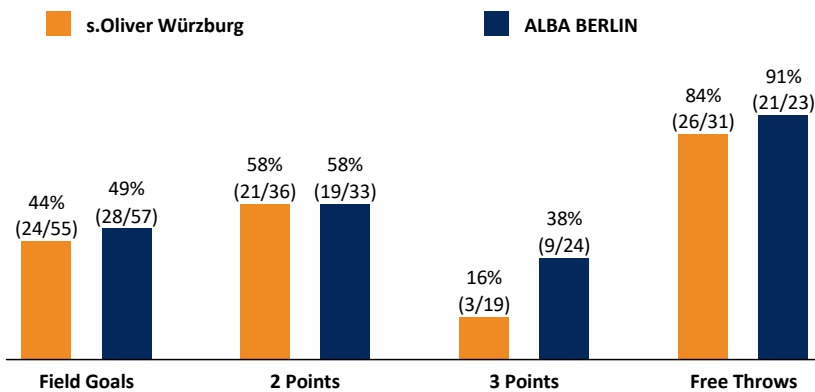

s.Oliver Würzburg

77 : 86

ALBA BERLIN

Referee: STRAUBE Christian
Umpires: BITTNER Steve / ORUZGANI Zulfikar
Commissioner: SCHENCKING Albert

Würzburg, s.Oliver Arena, SA 3 DEZ 2016, 20:30, Game-ID: 19653

Scoreboard table showing Q1, Q2, Q3, Q4 scores for WUE and BER.

WUE - s.Oliver Würzburg (Coach: SPRADLEY Douglas)

Main player statistics table for WUE, including columns for No., Name, Min, PTS, 2 Points, 3 Points, Field Goals, Free Throws, OR, DR, TOT, AS, ST, TO, BS, SB, PF, FD, EFF, +/-.

BER - ALBA BERLIN (Coach: CAKI Ahmet)

Main player statistics table for BER, including columns for No., Name, Min, PTS, 2 Points, 3 Points, Field Goals, Free Throws, OR, DR, TOT, AS, ST, TO, BS, SB, PF, FD, EFF, +/-.

Summary table comparing WUE and BER across various categories like Rebounds, Assists, Fouls, etc.

EASYSYREDIT-BBL.DE

Alle offiziellen Statistiken der easyCredit BBL, Daten, Rekorde uvm.!

EASYSYREDIT BBL-APPS

News, Stats, Tabelle, Spielplan und vieles mehr, immer dabei! Kostenfrei für iOS und Android

TELEKOMBASKETBALL.DE

Keinen Korb mehr verpassen - Alle Spiele der easyCredit BBL LIVE und in HD! Erleben sie jetzt das größte Basketball-Angebot Deutschlands zuhause und mobil! www.telekombasketball.de

LEGEND (C) Captain +/- Plus-Minus-Rating AS Assists BS Blocked Shots DNP Did Not Play DR Defensive Rebounds
EFF Efficiency FD Fouls Drawn Min Minutes Played OR Offensive Rebounds OTx Overtime PF Fouls
PTS Points Qx Quarter Time SB Shots Blocked ST Steals TO Turnovers TOT Total Rebounds