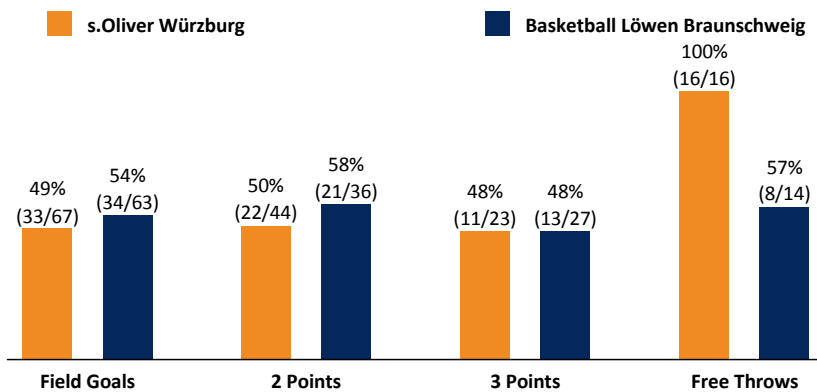

s.Oliver Würzburg

93 : 89

Basketball Löwen Braunschweig

Referee: REITER Moritz
Umpires: KOVACEVIC Nesa / MUTAPCIC Armin
Commissioner: EICHHORN Christian

Würzburg, s.Oliver Arena, SA 17 DEZ 2016, 18:00, Game-ID: 19669

Scoreboard table showing Q1, Q2, Q3, Q4 scores for WUE and BRA.

WUE - s.Oliver Würzburg (Coach: SPRADLEY Douglas)

Main player statistics table for WUE, including columns for No., Name, Min, PTS, 2 Points, 3 Points, Field Goals, Free Throws, OR, DR, TOT, AS, ST, TO, BS, SB, PF, FD, EFF, +/-.

BRA - Basketball Löwen Braunschweig (Coach: MENZ Frank)

Main player statistics table for BRA, including columns for No., Name, Min, PTS, 2 Points, 3 Points, Field Goals, Free Throws, OR, DR, TOT, AS, ST, TO, BS, SB, PF, FD, EFF, +/-.

Summary table comparing WUE and BRA across various categories like Rebounds, Assists, Fouls, etc.

EASYS-CREDIT-BBL.DE

Alle offiziellen Statistiken der easyCredit BBL, Daten, Rekorde uvm.!

EASYS-CREDIT BBL-APPS

News, Stats, Tabelle, Spielplan und vieles mehr, immer dabei! Kostenfrei für iOS und Android

TELEKOMBASKETBALL.DE

Keinen Korb mehr verpassen - Alle Spiele der easyCredit BBL LIVE und in HD! Erleben sie jetzt das größte Basketball-Angebot Deutschlands zuhause und mobil! www.telekombasketball.de

LEGEND table defining abbreviations like (C), +/-, EFF, PTS, AS, Min, SB, BS, OR, ST, DNP, OTx, TO, DR, PF, TOT.