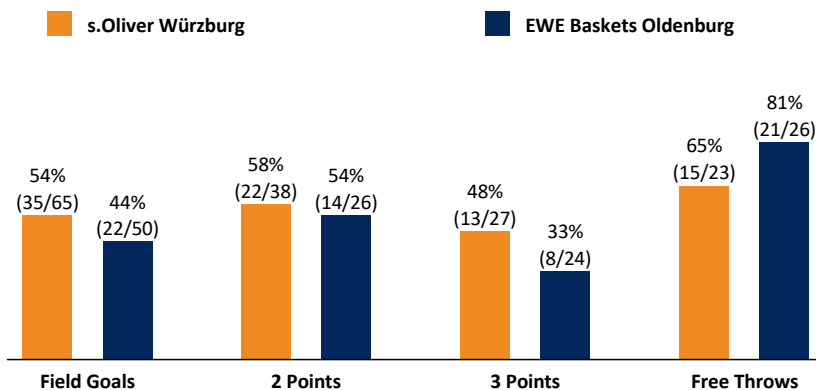

s.Oliver Würzburg

98 : 73 EWE Baskets Oldenburg

Referee: MATIP Martin
Umpires: FRÖLICH Henning / KRÜPER Moritz
Commissioner: DR. ESSER Norbert

Würzburg, s.Oliver Arena, FR 3 MRZ 2017, 19:00, Game-ID: 19756

Scoreboard table showing Q1, Q2, Q3, Q4 scores for WUE and OLD.

WUE - s.Oliver Würzburg (Coach: BAUERMANN Dirk)

Main player statistics table for s.Oliver Würzburg including columns for No., Name, Min, PTS, 2 Points, 3 Points, Field Goals, Free Throws, OR, DR, TOT, AS, ST, TO, BS, SB, PF, FD, EFF, +/-.

OLD - EWE Baskets Oldenburg (Coach: DRIJENCIC Miladen)

Main player statistics table for EWE Baskets Oldenburg including columns for No., Name, Min, PTS, 2 Points, 3 Points, Field Goals, Free Throws, OR, DR, TOT, AS, ST, TO, BS, SB, PF, FD, EFF, +/-.

Summary statistics table comparing WUE and OLD across various categories like Rebounds, Assists, Fouls, etc.

EASycREDIT-BBL.DE

Alle offiziellen Statistiken der easyCredit BBL, Daten, Rekorde uvm.!

EASycREDIT BBL-APPS

News, Stats, Tabelle, Spielplan und vieles mehr, immer dabei! Kostenfrei für iOS und Android

TELEKOMBASKETBALL.DE

Keinen Korb mehr verpassen - Alle Spiele der easyCredit BBL LIVE und in HD! Erleben sie jetzt das größte Basketball-Angebot Deutschlands zuhause und mobil! www.telekombasketball.de

LEGEND table defining abbreviations for (C), CAPTAIN, +/-, EFF, PTS, AS, MIN, SB, BS, OR, ST, DNP, OTx, TO, DR, PF, TOT.