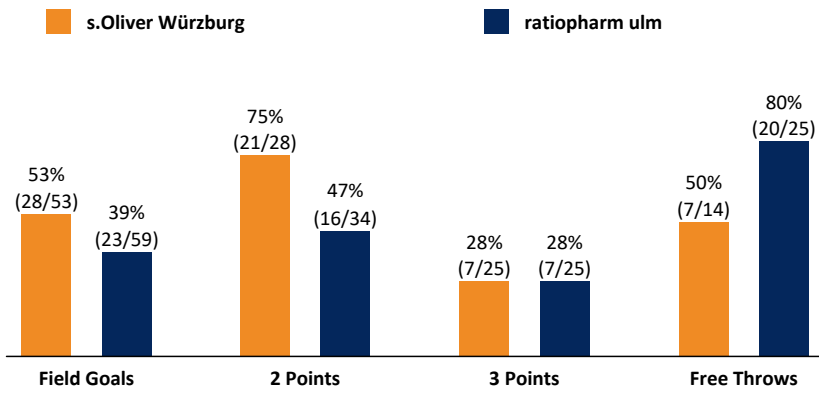

s.Oliver Würzburg

70 : 73

ratiopharm ulm

Referee: MATIP Martin
Umpires: GUTTING Michael / STREIT Enrico
Commissioner: ESSER Norbert

Würzburg, s.Oliver Arena, DO 13 APR 2017, 20:30, Game-ID: 19816

Scoreboard table showing Q1, Q2, Q3, Q4 scores for WUE and ULM.

WUE - s.Oliver Würzburg (Coach: BAUERMANN Dirk)

Main player statistics table for WUE, including columns for No., Name, Min, PTS, 2 Points, 3 Points, Field Goals, Free Throws, OR, DR, TOT, AS, ST, TO, BS, SB, PF, FD, EFF, +/-.

ULM - ratiopharm ulm (Coach: LEIBENATH Thorsten)

Main player statistics table for ULM, including columns for No., Name, Min, PTS, 2 Points, 3 Points, Field Goals, Free Throws, OR, DR, TOT, AS, ST, TO, BS, SB, PF, FD, EFF, +/-.

Summary table comparing WUE and ULM statistics: Rebounds, Assists, Fouls, Fouls Drawn, Turnovers, Steals, Points in the Paint, Second Chance Points, Fast Break Points, Biggest Lead, Biggest Scoring Run, Lead Changes, Times Tied.

EASycREDIT-BBL.DE: Alle offiziellen Statistiken der easyCredit BBL, Daten, Rekorde uvm.!

EASycREDIT BBL-APPS: News, Stats, Tabelle, Spielplan und vieles mehr, immer dabei! Kostenfrei für iOS und Android

TELEKOMBASKETBALL.DE: Keinen Korb mehr verpassen - Alle Spiele der easyCredit BBL LIVE und in HD! Erleben sie jetzt das größte Basketball-Angebot Deutschlands zuhause und mobil! www.telekombasketball.de

LEGEND table defining abbreviations: (C) Captain, +/- Plus-Minus-Rating, AS Assists, BS Blocked Shots, DNP Did Not Play, DR Defensive Rebounds, EFF Efficiency, FD Fouls Drawn, Min Minutes Played, OR Offensive Rebounds, OTx Overtime, PF Fouls, PTS Points, Qx Quarter Time, SB Shots Blocked, ST Steals, TO Turnovers, TOT Total Rebounds.