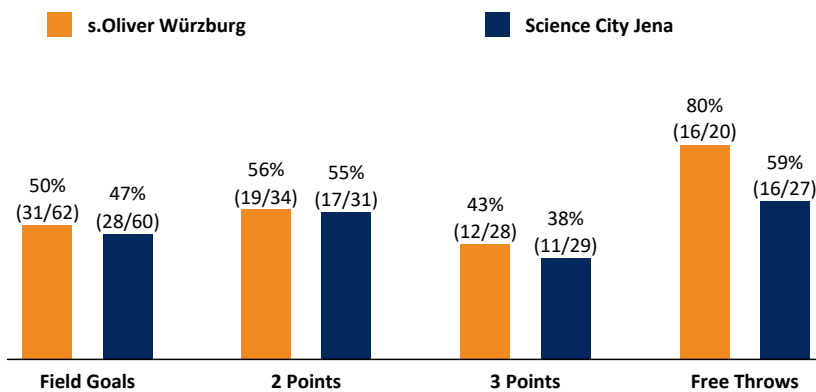

s.Oliver Würzburg

90 : 83

Science City Jena

Referee: STREIT Enrico
Umpires: REITER Jonas / FRÖLICH Henning
Commissioner: ESSER Norbert

Würzburg, s.Oliver Arena, FR 28 APR 2017, 20:30, Game-ID: 19839

Scoreboard summary table showing Q1, Q2, Q3, Q4 scores for WUE and JEN.

WUE - s.Oliver Würzburg (Coach: BAUERMANN Dirk)

Main player statistics table for WUE, including columns for No., Name, Min, PTS, 2 Points, 3 Points, Field Goals, Free Throws, OR, DR, TOT, AS, ST, TO, BS, SB, PF, FD, EFF, +/-.

JEN - Science City Jena (Coach: HARMSEN Björn)

Main player statistics table for JEN, including columns for No., Name, Min, PTS, 2 Points, 3 Points, Field Goals, Free Throws, OR, DR, TOT, AS, ST, TO, BS, SB, PF, FD, EFF, +/-.

Summary statistics table comparing WUE and JEN across various metrics like Rebounds, Assists, Fouls, etc.

EASycREDIT-BBL.DE

Alle offiziellen Statistiken der easyCredit BBL, Daten, Rekorde uvm.!

EASycREDIT BBL-APPS

News, Stats, Tabelle, Spielplan und vieles mehr, immer dabei! Kostenfrei für iOS und Android

TELEKOMBASKETBALL.DE

Keinen Korb mehr verpassen - Alle Spiele der easyCredit BBL LIVE und in HD! Erleben sie jetzt das größte Basketball-Angebot Deutschlands zuhause und mobil! www.telekombasketball.de

LEGEND table defining abbreviations for various statistics like Captain, Plus-Minus-Rating, Assists, etc.