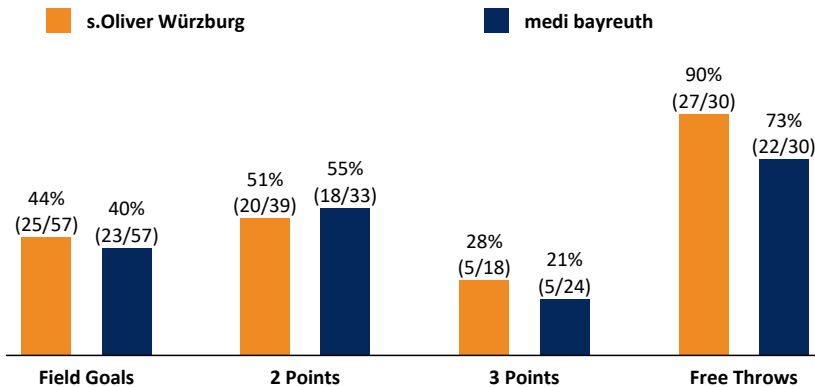

s.Oliver Würzburg

82 : 73

medi bayreuth

Referee: NEUBECKER Steffen
Umpires: ARIK Tamer / BRENDEL Nicolas
Commissioner: EICHHORN Christian

Würzburg, s.Oliver Arena, MO 1 MAI 2017, 15:30, Game-ID: 19853

Scoreboard table showing quarter scores (Q1-Q4) for WUE and BAY.

WUE - s.Oliver Würzburg (Coach: BAUERMANN Dirk)

Main player statistics table for WUE, including columns for No., Name, Min, PTS, 2 Points, 3 Points, Field Goals, Free Throws, and various rebound/assist metrics.

BAY - medi bayreuth (Coach: KORNER Raoul)

Main player statistics table for BAY, including columns for No., Name, Min, PTS, 2 Points, 3 Points, Field Goals, Free Throws, and various rebound/assist metrics.

Summary statistics table comparing WUE and BAY across categories like Rebounds, Assists, Fouls, Turnovers, Steals, etc.

EASYSYMBOL-BBL.DE

Alle offiziellen Statistiken der easyCredit BBL, Daten, Rekorde uvm.!

EASYSYMBOL BBL-APPS

News, Stats, Tabelle, Spielplan und vieles mehr, immer dabei! Kostenfrei für iOS und Android

TELEKOMBASKETBALL.DE

Keinen Korb mehr verpassen - Alle Spiele der easyCredit BBL LIVE und in HD! Erleben sie jetzt das größte Basketball-Angebot Deutschlands zuhause und mobil! www.telekombasketball.de

LEGEND table defining abbreviations for Captain, Plus-Minus-Rating, Assists, Blocked Shots, Did Not Play, Defensive Rebounds, etc.