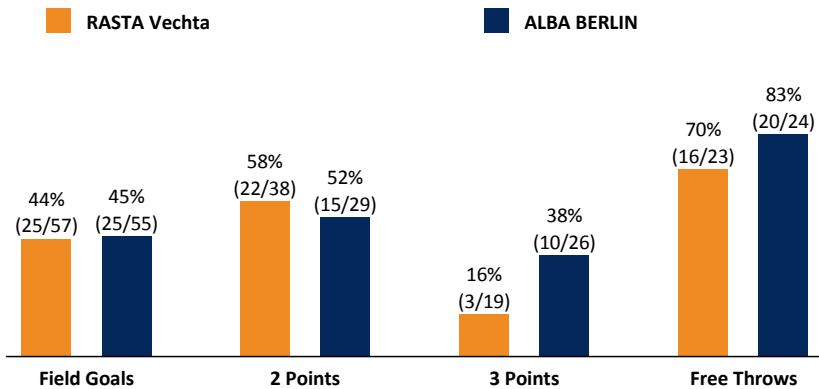

BER - ALBA BERLIN (Coach: CAKI Ahmet)

No.	Name	Min	PTS	2 Points	3 Points	Field Goals	Free Throws	OR	DR	TOT	AS	ST	TO	BS	SB	PF	FD	EFF	+/-	
21	MILOSAVLJEVIC Dragan	33:33	22	3/5 (60%)	4/5 (80%)	7/10 (70%)	4/5 (80%)		5	5	9	1	3			2	4	30	6	
33	GAFFNEY Tony	32:00	14	4/6 (67%)	0/2 (0%)	4/8 (50%)	6/6 (100%)		8	8	1	1	2	2		2	4	20	-2	
7	SIVA Peyton	25:23	6	1/2 (50%)	1/2 (50%)	2/4 (50%)	1/2 (50%)		1	1	3	3	5			4	1	5	-2	
5	GIFFEY Niels	20:14	12	3/3 (100%)	1/4 (25%)	4/7 (57%)	3/4 (75%)	1	4	5		1				5	2	14	17	
11	VARGAS Akeem	18:35	2	1/2 (50%)	0/1 (0%)	1/3 (33%)			1	1		1	1			2	1	1	6	
14	ATSÜR Engin	23:32	9	0/3 (0%)	3/6 (50%)	3/9 (33%)		1	2	3	5	1	1	1	1	1	2	12	17	
13	MILLER Malcolm	19:35	8	3/5 (60%)	0/3 (0%)	3/8 (38%)	2/3 (67%)		3	3	1	2	1			4	2	7	-8	
8	AKPINAR Ismet	13:31	5	0/1 (0%)	1/1 (100%)	1/2 (50%)	2/2 (100%)				1					2	2	5	8	
6	MALU Jonathan	7:49	2	0/1 (0%)		0/1 (0%)	2/2 (100%)	1		1					1		2	2	11	
23	ENGLISH Carl	5:48	0	0/1 (0%)	0/2 (0%)	0/3 (0%)					1		1		1			-3	2	
10	SCHNEIDER Tim	DNP																		
Team / Coach												2								
Totals		200:00	80	15/29 (52%)	10/26 (38%)	25/55 (45%)	20/24 (83%)	3	24	27	21	10	16	3	3	22	20	91	11	

VEC	BER
13 / 26 / 39	Rebounds OR/DR/TOT
20	Assists
20	Fouls
22	Fouls Drawn
24	Turnovers
8	Steals
36	Points in the Paint
13	Second Chance Points
9	Fast Break Points
12 (38:26)	Biggest Lead
8-0 (31:23)	Biggest Scoring Run
	Lead Changes: 4
	Times Tied: 4

EASYS-CREDIT-BBL.DE

Alle offiziellen Statistiken der easyCredit BBL, Daten, Rekorde uvm.!

EASYS-CREDIT BBL-APPS

News, Stats, Tabelle, Spielplan und vieles mehr, immer dabei! Kostenfrei für iOS und Android

TELEKOMBASKETBALL.DE

Keinen Korb mehr verpassen - Alle Spiele der easyCredit BBL LIVE und in HD! Erleben sie jetzt das größte Basketball-Angebot Deutschlands zuhause und mobil! www.telekombasketball.de

LEGEND
(C) Captain   +/- Plus-Minus-Rating   AS Assists   BS Blocked Shots   DNP Did Not Played   DR Defensive Rebounds
EFF Efficiency   FD Fouls Drawn   Min Minutes Played   OR Offensive Rebounds   OTx Overtime   PF Fouls
PTS Points   Qx Quarter Time   SB Shots Blocked   ST Steals   TO Turnovers   TOT Total Rebounds