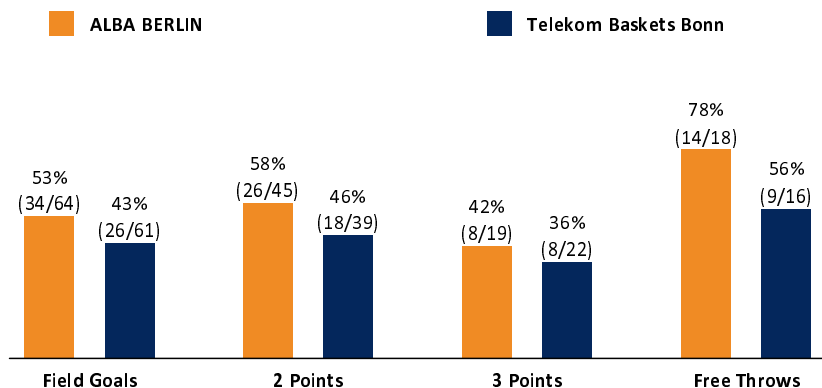

ALBA BERLIN

90 : 69

Telekom Baskets Bonn

Referee: BARTH Benjamin
Umpires: HACK Johannes / BITTNER Steve
Commissioner: EICHHORN Christian

Attendance: 8.111
Berlin, Mercedes-Benz Arena, SO 15 OKT 2017, 17:30, Game-ID: 20866

Summary table showing scores for Q1, Q2, Q3, and Q4 for BER and BON.

BER - ALBA BERLIN (Coach: GARCIA RENESES Alejandro)

Main player statistics table for ALBA BERLIN, including columns for No., Name, Min, PTS, 2 Points, 3 Points, Field Goals, Free Throws, and various rebound and steal metrics.

BON - Telekom Baskets Bonn (Coach: KRUNIC Predrag)

Main player statistics table for Telekom Baskets Bonn, including columns for No., Name, Min, PTS, 2 Points, 3 Points, Field Goals, Free Throws, and various rebound and steal metrics.

Summary table comparing BER and BON across various statistical categories such as Rebounds, Assists, Fouls, and Turnovers.

EASYCREDIT-BBL.DE

Alle offiziellen Statistiken der easycCredit BBL, Daten, Rekorde uvm. gibt es auf easycCredit-BBL.de! News, Stats, Tabelle und Spielplan für unterwegs: Kostenlos für iOS und Android in der offiziellen Liga-App!

TELEKOMSPORT.DE

Keinen Korb mehr verpassen - Alle Spiele der easycCredit BBL LIVE und in HD! Erleben sie jetzt das größte Basketball-Angebot Deutschlands zuhause und mobil! www.telekom sport.de

LEGEND: Min Minutes Played, DR Defensive Rebounds, AS Assists, BS Blocked Shots, PF Fouls, +/- Plus-Minus-Rating, DNP Did Not Play, OR Offensive Rebounds, ST Steals, SB Shots Blocked, FD Fouls Drawn, * Starters, PTS Points, TR Total Rebounds, TO Turnovers, EFF Efficiency = ((PTS + TR + AS + ST + BS) - ((FGA - FGM) + (FTA - FTM) + TO))