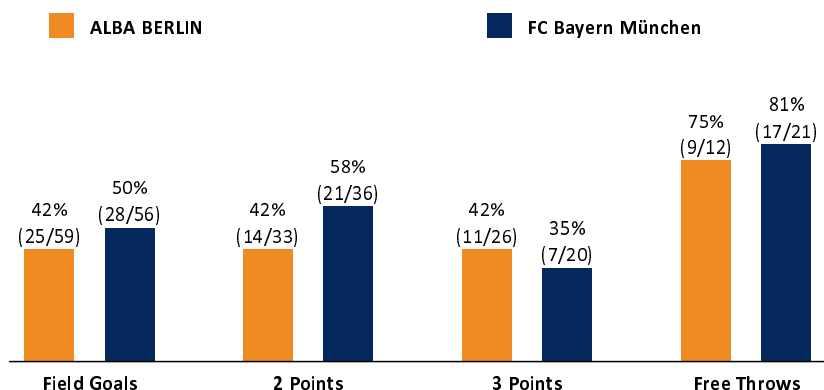

ALBA BERLIN

70 : 80

FC Bayern München

Referee: PANTHER Anne
Umpires: REITER Moritz / BRENDDEL Nicolas
Commissioner: GITZLER Jörg

Attendance: 13.566
Berlin, Mercedes-Benz Arena, SO 5 NOV 2017, 15:00, Game-ID: 20894

Summary table showing quarter scores for BER and FCB: Q1, Q2, Q3, Q4.

BER - ALBA BERLIN (Coach: GARCIA RENESES Alejandro)

Main player statistics table for ALBA BERLIN including columns for No., Name, Min, PTS, 2 Points, 3 Points, Field Goals, Free Throws, and various rebound/assist metrics.

FCB - FC Bayern München (Coach: DJORDJEVIC Aleksandar)

Main player statistics table for FC Bayern München including columns for No., Name, Min, PTS, 2 Points, 3 Points, Field Goals, Free Throws, and various rebound/assist metrics.

Summary table comparing team statistics for BER and FCB, including Rebounds, Assists, Fouls, Turnovers, Steals, Points in the Paint, Second Chance Points, Fast Break Points, Biggest Lead, Biggest Scoring Run, Lead Changes, and Times Tied.

EASYCREDIT-BBL.DE

Alle offiziellen Statistiken der easyCredit BBL, Daten, Rekorde uvm. gibt es auf easyCredit-BBL.de! News, Stats, Tabelle und Spielplan für unterwegs: Kostenfrei für iOS und Android in der offiziellen Liga-App!

TELEKOMSPORT.DE

Keinen Korb mehr verpassen - Alle Spiele der easyCredit BBL LIVE und in HD! Erleben sie jetzt das größte Basketball-Angebot Deutschlands zuhause und mobil! www.telekom sport.de

LEGEND: Min Minutes Played, DR Defensive Rebounds, AS Assists, BS Blocked Shots, PF Fouls, +/- Plus-Minus-Rating, DNP Did Not Play, OR Offensive Rebounds, ST Steals, SB Shots Blocked, FD Fouls Drawn, * Starters, PTS Points, TR Total Rebounds, TO Turnovers, EFF Efficiency = ((PTS + TR + AS + ST + BS) - ((FGA - FGM) + (FTA - FTM) + TO))