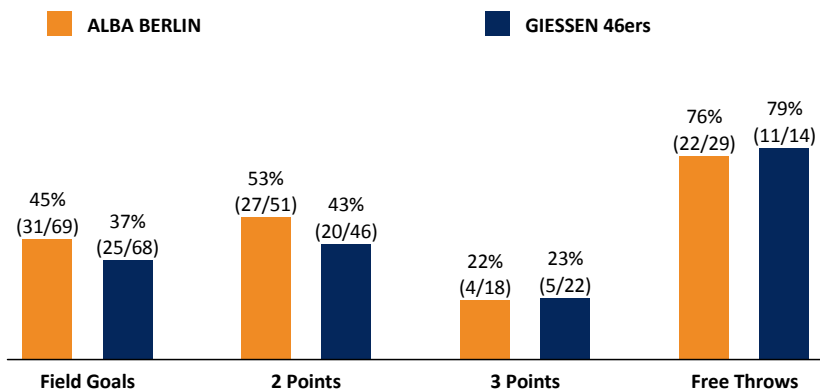

ALBA BERLIN

88 : 66

GIESSEN 46ers

Referee: REITER Moritz
Umpires: BARTH Benjamin / KRÜPER Moritz
Commissioner: JANZEN

Attendance: 9.154
Berlin, Mercedes-Benz Arena, FR 1 DEZ 2017, 19:00, Game-ID: 20917

Scoreboard table showing Q1, Q2, Q3, Q4 scores for BER and GIE.

BER - ALBA BERLIN (Coach: GARCIA RENESES Alejandro)

Main player statistics table for ALBA BERLIN including columns for No., Name, Min, PTS, 2 Points, 3 Points, Field Goals, Free Throws, OR, DR, TR, AS, ST, TO, BS, SB, PF, FD, EFF, +/-.

GIE - GIESSEN 46ers (Coach: FREYER Ingo)

Main player statistics table for GIESSEN 46ers including columns for No., Name, Min, PTS, 2 Points, 3 Points, Field Goals, Free Throws, OR, DR, TR, AS, ST, TO, BS, SB, PF, FD, EFF, +/-.

Summary statistics table comparing BER and GIE across various metrics like Rebounds, Assists, Fouls, etc.

EASycREDIT-BBL.DE

Alle offiziellen Statistiken der easyCredit BBL, Daten,
Rekorde uvm. gibt es auf easyCredit-BBL.de! News, Stats, Tabelle und Spielplan
für unterwegs: Kostenlos für iOS und Android in der offiziellen Liga-App!

LEGEND
Min Minutes Played
DNP Did Not Play
PTS Points
DR Defensive Rebounds
OR Offensive Rebounds
TR Total Rebounds
AS Assists
ST Steals
TO Turnovers
BS Blocked Shots
SB Shots Blocked
EFF Efficiency = ((PTS + TR + AS + ST + BS) - ((FGA - FGM) + (FTA - FTM) + TO))
PF Fouls
FD Fouls Drawn
+/- Plus-Minus-Rating
* Starters