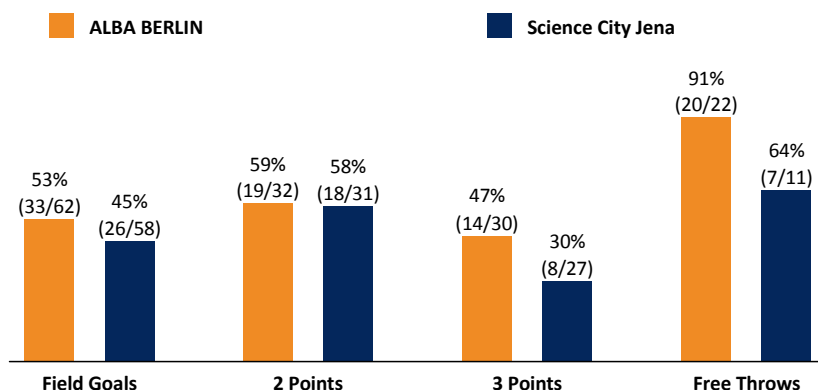

ALBA BERLIN

100 : 67

Science City Jena

Referee: PANTHER Anne
Umpires: BARTH Benjamin / FINGERLING Stefan
Commissioner: JANZEN Sascha

Attendance: 8.959
Berlin, Mercedes-Benz Arena, SA 23 DEZ 2017, 18:00, Game-ID: 20948

Scoreboard table showing Q1, Q2, Q3, Q4 scores for BER and JEN.

BER - ALBA BERLIN (Coach: GARCIA RENESES Alejandro)

Main player statistics table for ALBA BERLIN including columns for No., Name, Min, PTS, 2 Points, 3 Points, Field Goals, Free Throws, OR, DR, TR, AS, ST, TO, BS, SB, PF, FD, EFF, +/-.

JEN - Science City Jena (Coach: HARMSEN Björn)

Main player statistics table for Science City Jena including columns for No., Name, Min, PTS, 2 Points, 3 Points, Field Goals, Free Throws, OR, DR, TR, AS, ST, TO, BS, SB, PF, FD, EFF, +/-.

Summary statistics table comparing BER and JEN across various metrics like Rebounds, Assists, Fouls, etc.

EASycREDIT-BBL.DE

Alle offiziellen Statistiken der easyCredit BBL, Daten,
Rekorde uvm. gibt es auf easyCredit-BBL.de! News, Stats, Tabelle und Spielplan
für unterwegs: Kostenfrei für iOS und Android in der offiziellen Liga-App!

LEGEND
Min Minutes Played
DNP Did Not Play
PTS Points
DR Defensive Rebounds
OR Offensive Rebounds
TR Total Rebounds
AS Assists
ST Steals
TO Turnovers
BS Blocked Shots
SB Shots Blocked
EFF Efficiency = ((PTS + TR + AS + ST + BS) - ((FGA - FGM) + (FTA - FTM) + TO))
PF Fouls
FD Fouls Drawn
+/- Plus-Minus-Rating
* Starters