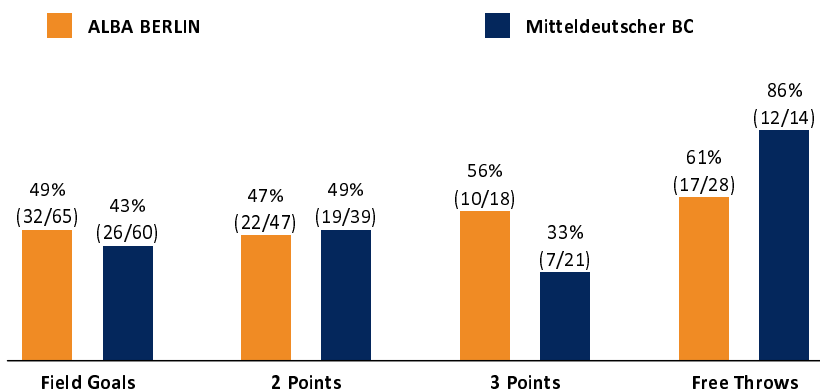

ALBA BERLIN

91 : 71

Mitteldeutscher BC

Referee: RODRIGUEZ Toni
Umpires: GUTTING Michael / BEJAOUI Dominik
Commissioner: GITZLER Jörg

Attendance: 9.235
Berlin, Mercedes-Benz Arena, SA 27 JAN 2018, 18:00, Game-ID: 20989

Scoreboard table showing quarter scores for BER and MBC.

BER - ALBA BERLIN (Coach: GARCIA RENESES Alejandro)

Main player statistics table for ALBA BERLIN including columns for No., Name, Min, PTS, 2 Points, 3 Points, Field Goals, Free Throws, and various rebound/assist metrics.

MBC - Mitteldeutscher BC (Coach: JOVOVIC Igor)

Main player statistics table for Mitteldeutscher BC including columns for No., Name, Min, PTS, 2 Points, 3 Points, Field Goals, Free Throws, and various rebound/assist metrics.

Summary comparison table between BER and MBC for various statistical categories like Rebounds, Assists, Fouls, etc.

EASYCREDIT-BBL.DE

Alle offiziellen Statistiken der easyCredit BBL, Daten, Rekorde uvm. gibt es auf easyCredit-BBL.de! News, Stats, Tabelle und Spielplan für unterwegs: Kostenfrei für iOS und Android in der offiziellen Liga-App!

TELEKOMSPORT.DE

Keinen Korb mehr verpassen - Alle Spiele der easyCredit BBL LIVE und in HD! Erleben sie jetzt das größte Basketball-Angebot Deutschlands zuhause und mobil! www.telekom sport.de

LEGEND
Min Minutes Played
DNP Did Not Play
PTS Points
DR Defensive Rebounds
OR Offensive Rebounds
TR Total Rebounds
AS Assists
ST Steals
TO Turnovers
BS Blocked Shots
SB Shots Blocked
PF Fouls
FD Fouls Drawn
EFF Efficiency = ((PTS + TR + AS + ST + BS) - ((FGA - FGM) + (FTA - FTM) + TO))
+/- Plus-Minus-Rating
* Starters