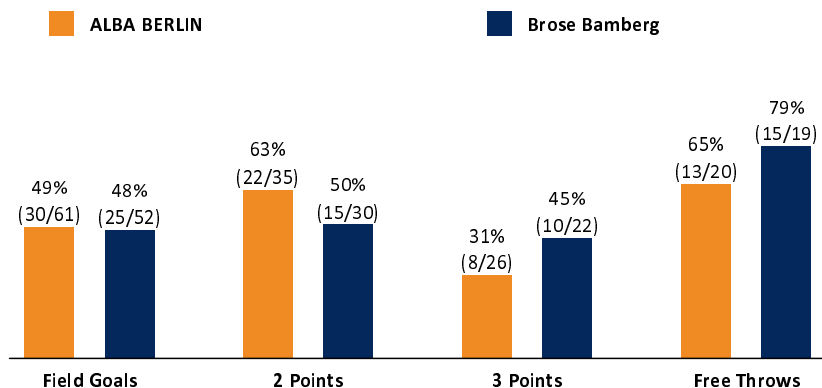

ALBA BERLIN

81 : 75

Brose Bamberg

Referee: KOVACEVIC Nesa
Umpires: KRAUSE Oliver / STREIT Enrico
Commissioner: MOCZULSKI Darius

Attendance: 11.431
Berlin, Mercedes-Benz Arena, SO 4 FEB 2018, 15:00, Game-ID: 21002

Summary table showing scores for Q1, Q2, Q3, and Q4 for BER and BAM.

BER - ALBA BERLIN (Coach: GARCIA RENESES Alejandro)

Main player statistics table for ALBA BERLIN including columns for No., Name, Min, PTS, 2 Points, 3 Points, Field Goals, Free Throws, and various rebound and foul statistics.

BAM - Brose Bamberg (Coach: KANTZOURIS Ilias)

Main player statistics table for BROSE BAMBERG including columns for No., Name, Min, PTS, 2 Points, 3 Points, Field Goals, Free Throws, and various rebound and foul statistics.

Summary table comparing BER and BAM across various statistical categories such as Rebounds, Assists, Fouls, and Turnovers.

EASycREDIT-BBL.DE

Alle offiziellen Statistiken der easyCredit BBL, Daten, Rekorde uvm. gibt es auf easyCredit-BBL.de! News, Stats, Tabelle und Spielplan für unterwegs: Kostenfrei für iOS und Android in der offiziellen Liga-App!

TELEKOMSPORT.DE

Keinen Korb mehr verpassen - Alle Spiele der easyCredit BBL LIVE und in HD! Erleben sie jetzt das größte Basketball-Angebot Deutschlands zuhause und mobil! www.telekom sport.de

LEGEND: Min Minutes Played, DR Defensive Rebounds, AS Assists, BS Blocked Shots, PF Fouls, +/- Plus-Minus-Rating, DNP Did Not Play, OR Offensive Rebounds, ST Steals, SB Shots Blocked, FD Fouls Drawn, * Starters, PTS Points, TR Total Rebounds, TO Turnovers, EFF Efficiency = ((PTS + TR + AS + ST + BS) - ((FGA - FGM) + (FTA - FTM) + TO))