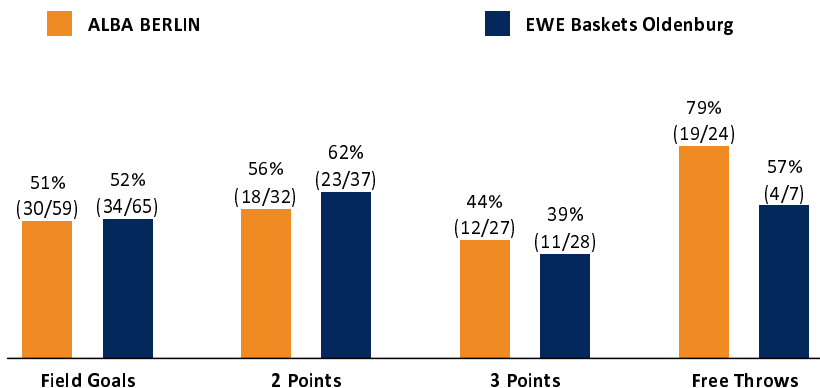

ALBA BERLIN

91 : 83 EWE Baskets Oldenburg

Referee: REITER Moritz
Umpires: STRAUBE Carsten / HEGEMANN Jens
Commissioner: JANZEN Sascha

Attendance: 7.512
Berlin, Mercedes-Benz Arena, MI 14 FEB 2018, 18:45, Game-ID: 21018

Scoreboard table showing quarter scores (Q1-Q4) for BER and OLD.

BER - ALBA BERLIN (Coach: GARCIA RENESES Alejandro)

Main player statistics table for ALBA BERLIN including columns for No., Name, Min, PTS, 2 Points, 3 Points, Field Goals, Free Throws, and various rebound/assist metrics.

OLD - EWE Baskets Oldenburg (Coach: DRIJENCIC Miladen)

Main player statistics table for EWE BASKETS OLDENBURG including columns for No., Name, Min, PTS, 2 Points, 3 Points, Field Goals, Free Throws, and various rebound/assist metrics.

Summary comparison table between BER and OLD for various statistics like Rebounds, Assists, Fouls, Turnovers, Steals, Points in the Paint, etc.

EASycREDIT-BBL.DE

Alle offiziellen Statistiken der easyCredit BBL, Daten, Rekorde uvm. gibt es auf easyCredit-BBL.de! News, Stats, Tabelle und Spielplan für unterwegs: Kostenlos für iOS und Android in der offiziellen Liga-App!

TELEKOMSPORT.DE

Keinen Korb mehr verpassen - Alle Spiele der easyCredit BBL LIVE und in HD! Erleben sie jetzt das größte Basketball-Angebot Deutschlands zuhause und mobil! www.telekom sport.de

LEGEND
Min Minutes Played
DNP Did Not Play
PTS Points
DR Defensive Rebounds
OR Offensive Rebounds
TR Total Rebounds
AS Assists
ST Steals
TO Turnovers
BS Blocked Shots
SB Shots Blocked
EFF Efficiency = ((PTS + TR + AS + ST + BS) - ((FGA - FGM) + (FTA - FTM) + TO))
PF Fouls
FD Fouls Drawn
+/- Plus-Minus-Rating
* Starters