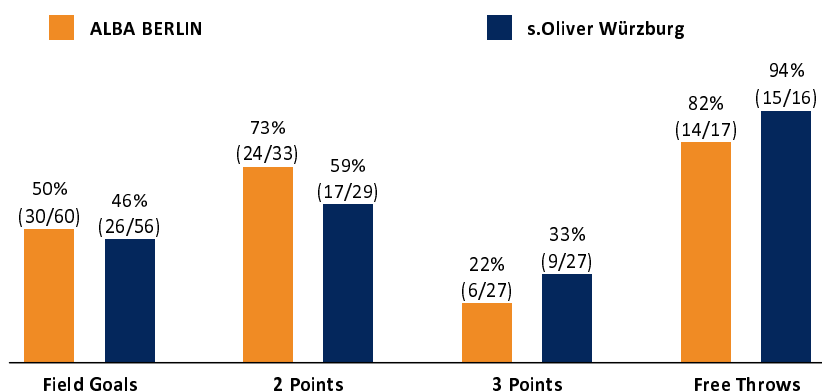

ALBA BERLIN

80 : 76

s.Oliver Würzburg

Referee: REITER Moritz
Umpires: BEJAOUI Dominik / BRENDEL Nicolas
Commissioner: MOCZULSKI Darius

Attendance: 8.267
Berlin, Mercedes-Benz Arena, SO 1 APR 2018, 15:00, Game-ID: 21063

Scoreboard table showing quarter scores for BER and WUE.

BER - ALBA BERLIN (Coach: GARCIA RENESES Alejandro)

Main player statistics table for ALBA BERLIN including columns for No., Name, Min, PTS, 2 Points, 3 Points, Field Goals, Free Throws, and various rebound/assist metrics.

WUE - s.Oliver Würzburg (Coach: BAUERMANN Dirk)

Main player statistics table for s.Oliver Würzburg including columns for No., Name, Min, PTS, 2 Points, 3 Points, Field Goals, Free Throws, and various rebound/assist metrics.

Summary comparison table between BER and WUE for various statistics like Rebounds, Assists, Fouls, etc.

EASYCREDIT-BBL.DE

Alle offiziellen Statistiken der easyCredit BBL, Daten, Rekorde uvm. gibt es auf easyCredit-BBL.de! News, Stats, Tabelle und Spielplan für unterwegs: Kostenlos für iOS und Android in der offiziellen Liga-App!

TELEKOMSPORT.DE

Keinen Korb mehr verpassen - Alle Spiele der easyCredit BBL LIVE und in HD! Erleben sie jetzt das größte Basketball-Angebot Deutschlands zuhause und mobil! www.telekom sport.de

LEGEND: Min Minutes Played, DR Defensive Rebounds, AS Assists, BS Blocked Shots, PF Fouls, +/- Plus-Minus-Rating, DNP Did Not Play, OR Offensive Rebounds, ST Steals, SB Shots Blocked, * Starters, PTS Points, TR Total Rebounds, TO Turnovers, EFF Efficiency = ((PTS + TR + AS + ST + BS) - ((FGA - FGM) + (FTA - FTM) + TO))