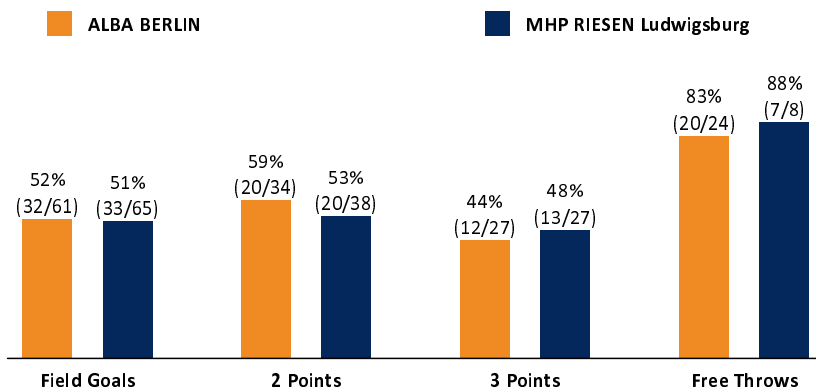

ALBA BERLIN

96 : 86 MHP RIESEN Ludwigsburg

Referee: RODRIGUEZ Toni
Umpires: STRAUBE Carsten / ORUZGANI Zulfikar
Commissioner: GITZLER Jörg

Attendance: 11.115
Berlin, Mercedes-Benz Arena, SA 14 APR 2018, 18:00, Game-ID: 21081

Scoreboard table showing quarter scores for BER and LUD.

BER - ALBA BERLIN (Coach: GARCIA RENESES Alejandro)

Main player statistics table for ALBA BERLIN including columns for No., Name, Min, PTS, 2 Points, 3 Points, Field Goals, Free Throws, and various rebound and efficiency metrics.

LUD - MHP RIESEN Ludwigsburg (Coach: PATRICK John)

Main player statistics table for MHP RIESEN Ludwigsburg including columns for No., Name, Min, PTS, 2 Points, 3 Points, Field Goals, Free Throws, and various rebound and efficiency metrics.

Summary table comparing ALBA BERLIN and MHP RIESEN Ludwigsburg on various team statistics like Rebounds, Assists, Fouls, Turnovers, Steals, Points in the Paint, etc.

EASycREDIT-BBL.DE

Alle offiziellen Statistiken der easycCredit BBL, Daten, Rekorde uvm. gibt es auf easycCredit-BBL.de! News, Stats, Tabelle und Spielplan für unterwegs: Kostenfrei für iOS und Android in der offiziellen Liga-App!

TELEKOMSPORT.DE

Keinen Korb mehr verpassen - Alle Spiele der easycCredit BBL LIVE und in HD! Erleben sie jetzt das größte Basketball-Angebot Deutschlands zuhause und mobil! www.telekom sport.de

LEGEND
Min Minutes Played
DNP Did Not Play
PTS Points
DR Defensive Rebounds
OR Offensive Rebounds
TR Total Rebounds
AS Assists
ST Steals
TO Turnovers
BS Blocked Shots
SB Shots Blocked
EFF Efficiency = ((PTS + TR + AS + ST + BS) - ((FGA - FGM) + (FTA - FTM) + TO))
PF Fouls
FD Fouls Drawn
+/- Plus-Minus-Rating
* Starters