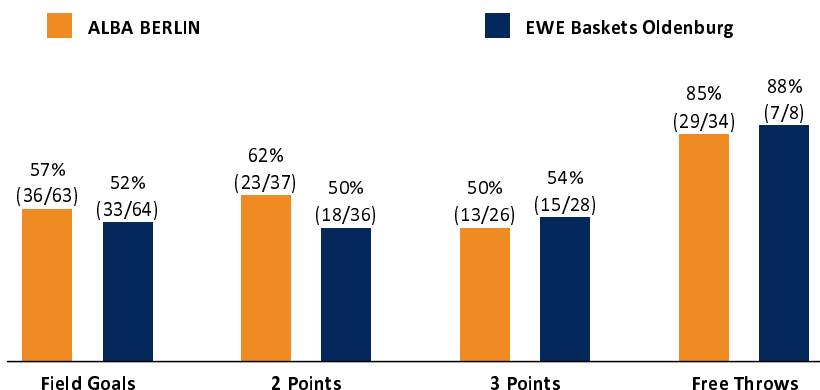

ALBA BERLIN

114 : 88 EWE Baskets Oldenburg

Referee: RODRIGUEZ Toni
Umpires: FRITZ Clemens / BITTNER Steve
Commissioner: MOCZULSKI Darius

Attendance: 8.772
Berlin, Mercedes-Benz Arena, SA 5 MAI 2018, 18:15, Game-ID: 21972

Scoreboard table showing Q1, Q2, Q3, Q4 scores for BER and OLD.

BER - ALBA BERLIN (Coach: GARCIA RENESES Alejandro)

Main player statistics table for ALBA BERLIN including columns for No., Name, Min, PTS, 2 Points, 3 Points, Field Goals, Free Throws, and various rebound/assist metrics.

OLD - EWE Baskets Oldenburg (Coach: DRIJENCIC Mladen)

Main player statistics table for EWE BASKETS OLDENBURG including columns for No., Name, Min, PTS, 2 Points, 3 Points, Field Goals, Free Throws, and various rebound/assist metrics.

Summary table comparing team statistics for BER and OLD, including Rebounds, Assists, Fouls, Turnovers, Steals, Points in the Paint, Second Chance Points, Fast Break Points, Biggest Lead, Biggest Scoring Run, Lead Changes, and Times Tied.

EASycREDIT-BBL.DE

Alle offiziellen Statistiken der easyCredit BBL, Daten, Rekorde uvm. gibt es auf easyCredit-BBL.de! News, Stats, Tabelle und Spielplan für unterwegs: Kostenfrei für iOS und Android in der offiziellen Liga-App!

TELEKOMSPORT.DE

Keinen Korb mehr verpassen - Alle Spiele der easyCredit BBL LIVE und in HD! Erleben sie jetzt das größte Basketball-Angebot Deutschlands zuhause und mobil! www.telekom sport.de

LEGEND: Min Minutes Played, DR Defensive Rebounds, AS Assists, BS Blocked Shots, PF Fouls, +/- Plus-Minus-Rating, DNP Did Not Play, OR Offensive Rebounds, ST Steals, SB Shots Blocked, FD Fouls Drawn, * Starters, PTS Points, TR Total Rebounds, TO Turnovers, EFF Efficiency = ((PTS + TR + AS + ST + BS) - ((FGA - FGM) + (FTA - FTM) + TO))