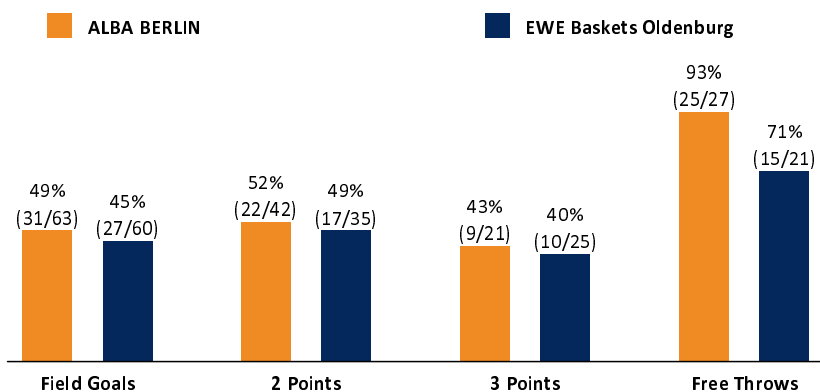

ALBA BERLIN

96 : 79 EWE Baskets Oldenburg

Referee: MATIP Martin
Umpires: STRAUBE Carsten / KRÜPER Moritz
Commissioner: GITZLER Jörg

Attendance: 8.891
Berlin, Mercedes-Benz Arena, SA 12 MAI 2018, 18:00, Game-ID: 22009

Scoreboard table showing quarter scores (Q1-Q4) for BER and OLD.

BER - ALBA BERLIN (Coach: GARCIA RENESES Alejandro)

Main player statistics table for ALBA BERLIN including columns for No., Name, Min, PTS, 2 Points, 3 Points, Field Goals, Free Throws, and various rebound/assist metrics.

OLD - EWE Baskets Oldenburg (Coach: DRIJENCIC Mladen)

Main player statistics table for EWE BASKETS OLDENBURG including columns for No., Name, Min, PTS, 2 Points, 3 Points, Field Goals, Free Throws, and various rebound/assist metrics.

Summary table comparing BER and OLD across various statistical categories like Rebounds, Assists, Fouls, Turnovers, Steals, etc.

EASYCREDIT-BBL.DE

Alle offiziellen Statistiken der easyCredit BBL, Daten, Rekorde uvm. gibt es auf easyCredit-BBL.de! News, Stats, Tabelle und Spielplan für unterwegs: Kostenfrei für iOS und Android in der offiziellen Liga-App!

TELEKOMSPORT.DE

Keinen Korb mehr verpassen - Alle Spiele der easyCredit BBL LIVE und in HD! Erleben sie jetzt das größte Basketball-Angebot Deutschlands zuhause und mobil! www.telekom sport.de

LEGEND: Min Minutes Played, DR Defensive Rebounds, AS Assists, BS Blocked Shots, PF Fouls, +/- Plus-Minus-Rating, DNP Did Not Play, OR Offensive Rebounds, ST Steals, SB Shots Blocked, FD Fouls Drawn, * Starters, PTS Points, TR Total Rebounds, TO Turnovers, EFF Efficiency = ((PTS + TR + AS + ST + BS) - ((FGA - FGM) + (FTA - FTM) + TO))