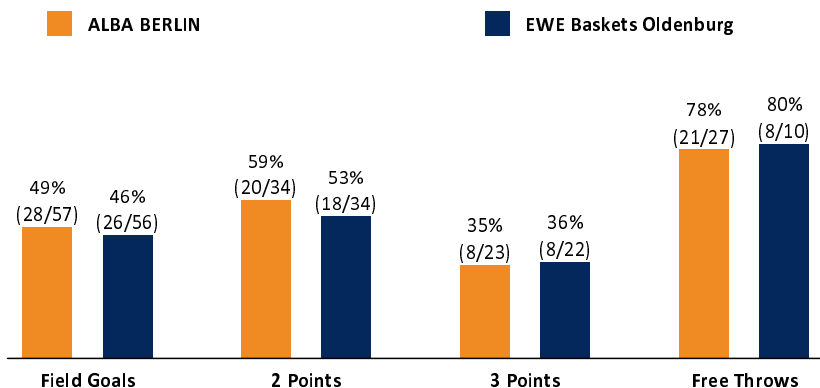

ALBA BERLIN

85 : 68 EWE Baskets Oldenburg

Referee: PANTHER Anne
Umpires: REITER Moritz / KRAUSE Oliver
Commissioner: MOCZUSKI Darius

Attendance: 8.115
Berlin, Mercedes-Benz Arena, DO 17 MAI 2018, 19:00, Game-ID: 22017

Scoreboard table showing quarters Q1-Q4 for BER and OLD.

BER - ALBA BERLIN (Coach: GARCIA RENESES Alejandro)

Main player statistics table for ALBA BERLIN including columns for No., Name, Min, PTS, 2 Points, 3 Points, Field Goals, Free Throws, and various rebound/assist metrics.

OLD - EWE Baskets Oldenburg (Coach: DRIJENCIC Mladen)

Main player statistics table for EWE BASKETS OLDENBURG including columns for No., Name, Min, PTS, 2 Points, 3 Points, Field Goals, Free Throws, and various rebound/assist metrics.

Summary table comparing BER and OLD across various statistical categories like Rebounds, Assists, Fouls, etc.

EASycREDIT-BBL.DE

Alle offiziellen Statistiken der easyCredit BBL, Daten, Rekorde uvm. gibt es auf easyCredit-BBL.de! News, Stats, Tabelle und Spielplan für unterwegs: Kostenfrei für iOS und Android in der offiziellen Liga-App!

TELEKOMSPORT.DE

Keinen Korb mehr verpassen - Alle Spiele der easyCredit BBL LIVE und in HD! Erleben sie jetzt das größte Basketball-Angebot Deutschlands zuhause und mobil! www.telekom sport.de

LEGEND: Min Minutes Played, DR Defensive Rebounds, AS Assists, BS Blocked Shots, PF Fouls, +/- Plus-Minus-Rating, DNP Did Not Play, OR Offensive Rebounds, ST Steals, SB Shots Blocked, FD Fouls Drawn, * Starters, PTS Points, TR Total Rebounds, TO Turnovers, EFF Efficiency = ((PTS + TR + AS + ST + BS) - ((FGA - FGM) + (FTA - FTM) + TO))