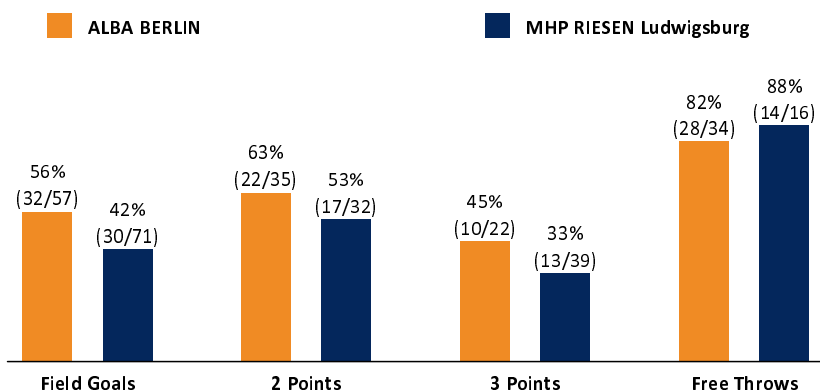

ALBA BERLIN

102 : 87 MHP RIESEN Ludwigsburg

Referee: MATIP Martin
Umpires: RODRIGUEZ Toni / MADINGER Christof
Commissioner: HOLSTEN Ingo

Attendance: 8.210
Berlin, Mercedes-Benz Arena, MO 21 MAI 2018, 18:00, Game-ID: 22030

Scoreboard table showing Q1, Q2, Q3, Q4 scores for BER and LUD.

BER - ALBA BERLIN (Coach: GARCIA RENESES Alejandro)

Main player statistics table for ALBA BERLIN including columns for No., Name, Min, PTS, 2 Points, 3 Points, Field Goals, Free Throws, OR, DR, TR, AS, ST, TO, BS, SB, PF, FD, EFF, +/-.

LUD - MHP RIESEN Ludwigsburg (Coach: PATRICK John)

Main player statistics table for MHP RIESEN Ludwigsburg including columns for No., Name, Min, PTS, 2 Points, 3 Points, Field Goals, Free Throws, OR, DR, TR, AS, ST, TO, BS, SB, PF, FD, EFF, +/-.

Summary statistics table comparing BER and LUD across categories like Rebounds, Assists, Fouls, Turnovers, Steals, Points in the Paint, Second Chance Points, Fast Break Points, Biggest Lead, Biggest Scoring Run, Lead Changes, and Times Tied.

EASycREDIT-BBL.DE

Alle offiziellen Statistiken der easyCredit BBL, Daten, Rekorde uvm. gibt es auf easyCredit-BBL.de! News, Stats, Tabelle und Spielplan für unterwegs: Kostenfrei für iOS und Android in der offiziellen Liga-App!

TELEKOMSPORT.DE

Keinen Korb mehr verpassen - Alle Spiele der easyCredit BBL LIVE und in HD! Erleben sie jetzt das größte Basketball-Angebot Deutschlands zuhause und mobil! www.telekom sport.de

LEGEND
Min Minutes Played, DR Defensive Rebounds, AS Assists, BS Blocked Shots, PF Fouls, +/- Plus-Minus-Rating
DNP Did Not Play, OR Offensive Rebounds, ST Steals, SB Shots Blocked, FD Fouls Drawn, * Starters
PTS Points, TR Total Rebounds, TO Turnovers, EFF Efficiency = ((PTS + TR + AS + ST + BS) - ((FGA - FGM) + (FTA - FTM) + TO))