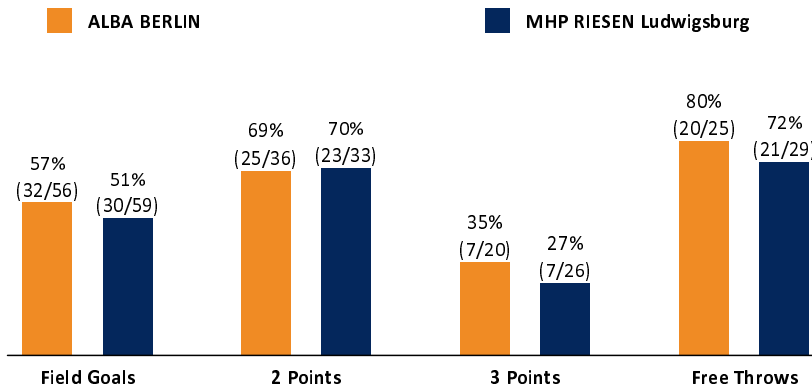

ALBA BERLIN

91 : 88 MHP RIESEN Ludwigsburg

Referee: PANTHER Anne
Umpires: KRAUSE Oliver / STREIT Enrico
Commissioner: MOCZULSKI Darius

Attendance: 10.387
Berlin, Mercedes-Benz Arena, SO 27 MAI 2018, 15:00, Game-ID: 22032

Scoreboard table showing quarters Q1-Q4 for BER and LUD.

BER - ALBA BERLIN (Coach: GARCIA RENESES Alejandro)

Main player statistics table for ALBA BERLIN including columns for No., Name, Min, PTS, 2 Points, 3 Points, Field Goals, Free Throws, OR, DR, TR, AS, ST, TO, BS, SB, PF, FD, EFF, +/-.

LUD - MHP RIESEN Ludwigsburg (Coach: PATRICK John)

Main player statistics table for MHP RIESEN Ludwigsburg including columns for No., Name, Min, PTS, 2 Points, 3 Points, Field Goals, Free Throws, OR, DR, TR, AS, ST, TO, BS, SB, PF, FD, EFF, +/-.

Summary table comparing BER and LUD across various statistical categories like Rebounds, Assists, Fouls, etc.

EASYCREDIT-BBL.DE

Alle offiziellen Statistiken der easyCredit BBL, Daten, Rekorde uvm. gibt es auf easyCredit-BBL.de! News, Stats, Tabelle und Spielplan für unterwegs: Kostenfrei für iOS und Android in der offiziellen Liga-App!

TELEKOMSPORT.DE

Keinen Korb mehr verpassen - Alle Spiele der easyCredit BBL LIVE und in HD! Erleben sie jetzt das größte Basketball-Angebot Deutschlands zuhause und mobil! www.telekom sport.de

LEGEND: Min Minutes Played, DR Defensive Rebounds, AS Assists, BS Blocked Shots, PF Fouls, +/- Plus-Minus-Rating, DNP Did Not Play, OR Offensive Rebounds, ST Steals, SB Shots Blocked, FD Fouls Drawn, * Starters, PTS Points, TR Total Rebounds, TO Turnovers, EFF Efficiency = ((PTS + TR + AS + ST + BS) - ((FGA - FGM) + (FTA - FTM) + TO))