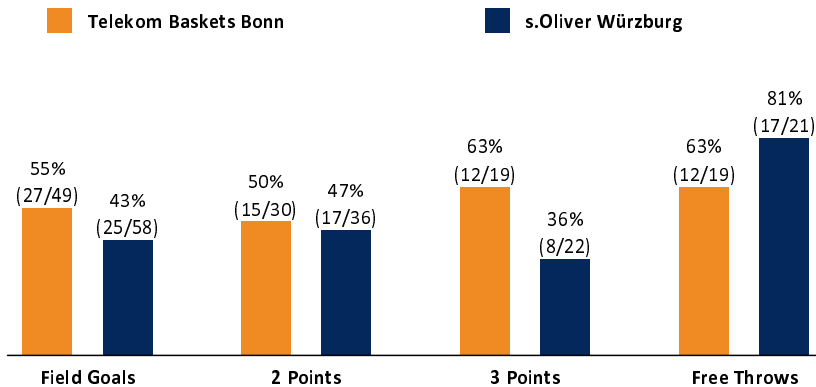

Telekom Baskets Bonn 78 : 75

s.Oliver Würzburg

Referee: MATIP Martin
Umpires: KOVACEVIC Nesa / KRÜPER Moritz
Commissioner: MOLITOR Horst

Attendance: 5.320
Bonn, Telekom Dome, SO 12 NOV 2017, 17:30, Game-ID: 20902

Scoreboard table showing Q1, Q2, Q3, Q4 scores for BON and WUE.

BON - Telekom Baskets Bonn (Coach: KRUNIC Predrag)

Main player statistics table for Telekom Baskets Bonn including columns for No., Name, Min, PTS, 2 Points, 3 Points, Field Goals, Free Throws, and various rebound/assist metrics.

WUE - s.Oliver Würzburg (Coach: BAUERMANN Dirk)

Main player statistics table for s.Oliver Würzburg including columns for No., Name, Min, PTS, 2 Points, 3 Points, Field Goals, Free Throws, and various rebound/assist metrics.

Summary table comparing team statistics for BON and WUE, including Rebounds, Assists, Fouls, Turnovers, Steals, Points in the Paint, Second Chance Points, Fast Break Points, Biggest Lead, Biggest Scoring Run, and Lead Changes.

EASYCREDIT-BBL.DE

Alle offiziellen Statistiken der easyCredit BBL, Daten, Rekorde uvm. gibt es auf easyCredit-BBL.de! News, Stats, Tabelle und Spielplan für unterwegs: Kostenfrei für iOS und Android in der offiziellen Liga-App!

TELEKOMSPORT.DE

Keinen Korb mehr verpassen - Alle Spiele der easyCredit BBL LIVE und in HD! Erleben sie jetzt das größte Basketball-Angebot Deutschlands zuhause und mobil! www.telekom sport.de

LEGEND
Min Minutes Played
DR Defensive Rebounds
AS Assists
BS Blocked Shots
PF Fouls
+/- Plus-Minus-Rating
DNP Did Not Play
OR Offensive Rebounds
ST Steals
SB Shots Blocked
FD Fouls Drawn
* Starters
PTS Points
TR Total Rebounds
TO Turnovers
EFF Efficiency = ((PTS + TR + AS + ST + BS) - ((FGA - FGM) + (FTA - FTM) + TO))