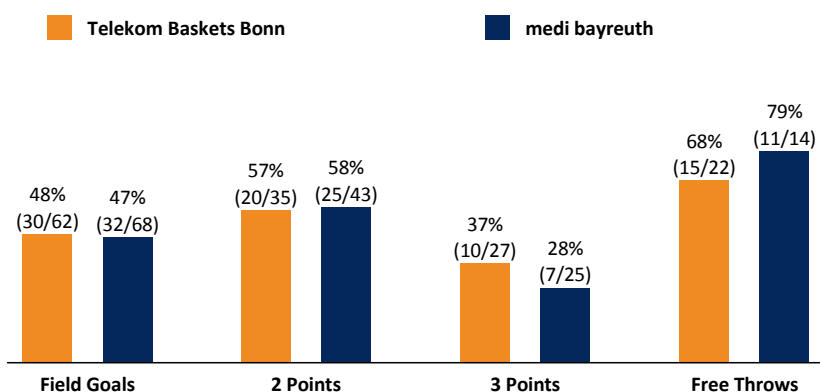

Telekom Baskets Bonn 85 : 82

medi bayreuth

Referee: LOTTERMOSER Robert
Umpires: KOVACEVIC Nesa / BÄNSCH Bastian
Commissioner: CONERS Volker

Attendance: 5.500
Bonn, Telekom Dome, SO 19 NOV 2017, 15:00, Game-ID: 20913

Scoreboard table showing quarters Q1-Q4 for BON and BAY.

BON - Telekom Baskets Bonn (Coach: KRUNIC Predrag)

Main player statistics table for Telekom Baskets Bonn including columns for No., Name, Min, PTS, 2 Points, 3 Points, Field Goals, Free Throws, and various advanced stats.

BAY - medi bayreuth (Coach: KORNER Raoul)

Main player statistics table for medi bayreuth including columns for No., Name, Min, PTS, 2 Points, 3 Points, Field Goals, Free Throws, and various advanced stats.

Summary table comparing key statistics between BON and BAY, such as Rebounds, Assists, Fouls, and Turnovers.

EASYCREDIT-BBL.DE

Alle offiziellen Statistiken der easyCredit BBL, Daten, Rekorde uvm. gibt es auf easyCredit-BBL.de! News, Stats, Tabelle und Spielplan für unterwegs: Kostenfrei für iOS und Android in der offiziellen Liga-App!

TELEKOMSPORT.DE

Keinen Korb mehr verpassen - Alle Spiele der easyCredit BBL LIVE und in HD! Erleben sie jetzt das größte Basketball-Angebot Deutschlands zuhause und mobil! www.telekom sport.de

LEGEND
Min Minutes Played, DR Defensive Rebounds, AS Assists, BS Blocked Shots, PF Fouls, +/- Plus-Minus-Rating
DNP Did Not Play, OR Offensive Rebounds, ST Steals, SB Shots Blocked, FD Fouls Drawn, * Starters
PTS Points, TR Total Rebounds, TO Turnovers, EFF Efficiency = ((PTS + TR + AS + ST + BS) - ((FGA - FGM) + (FTA - FTM) + TO))