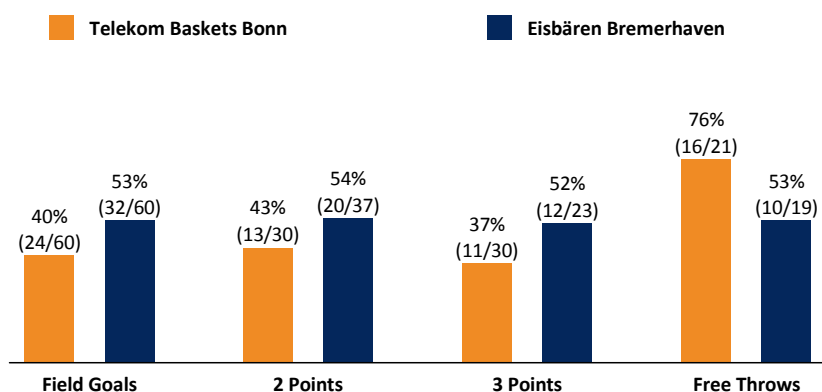

BRE - Eisbären Bremerhaven (Coach: WOLTMANN Arne)

No.	Name	Min	PTS	2 Points	3 Points	Field Goals	Free Throws	OR	DR	TR	AS	ST	TO	BS	SB	PF	FD	EFF	+/-	
2	JOHNSON Dominique	18:39	10	2/3 (67%)	2/4 (50%)	4/7 (57%)			1	1	1	1				4		10	0	
3	KESSENS Michael	17:02	7	2/4 (50%)		2/4 (50%)	3/6 (50%)		5	5				1		1	6	8	0	
7	BREITLAUCH Adrian	3:58	0								1					1		1	4	
*8	BERHANEMESKEL Johnny	24:55	21	2/6 (33%)	4/5 (80%)	6/11 (55%)	5/7 (71%)		2	2		1	3		1	1	4	14	9	
*9	BLECK Fabian	28:32	6	1/3 (33%)	1/1 (100%)	2/4 (50%)	1/2 (50%)	3	5	8	2		2	1	1	2	2	12	6	
*10	HULLS Jordan	31:56	17	4/6 (67%)	3/6 (50%)	7/12 (58%)		2	1	3	5	2	3		1	1	2	19	5	
14	ELLIOTT Ivan	23:19	9	1/1 (100%)	2/3 (67%)	3/4 (75%)	1/2 (50%)	2	4	6	1						2	14	5	
18	WENDT Lars	12:00	2	1/2 (50%)	0/1 (0%)	1/3 (33%)		1	1	2	2		3			3	1	1	9	
*33	BAPTISTE Carl	16:41	2	1/5 (20%)	0/3 (0%)	1/8 (13%)		1	2	3			1		1	3	1	-3	6	
*41	GROSELLE Geoffrey	22:58	12	6/7 (86%)		6/7 (86%)	0/2 (0%)	2	2	4	2					4	2	15	11	
Team / Coach								1	5	6		1				5				
Totals			200:00	86	20/37 (54%)	12/23 (52%)	32/60 (53%)	10/19 (53%)	12	28	40	14	4	13	2	4	20	20	96	11

BON	BRE
10 / 20 / 30	12 / 28 / 40
16	14
20	20
19	20
10	13
5	4
24	30
16	16
3	3
7 (14:7)	14 (71:85)
9-0 (40:34)	10-0 (43:52)
Lead Changes: 13	
Times Tied: 5	

EASYPREDICT-BBL.DE

Alle offiziellen Statistiken der easyCredit BBL, Daten, Rekorde uvm. gibt es auf easyCredit-BBL.de! News, Stats, Tabelle und Spielplan für unterwegs: Kostenlos für iOS und Android in der offiziellen Liga-App!

TELEKOMSPORT.DE

Keinen Korb mehr verpassen - Alle Spiele der easyCredit BBL LIVE und in HD! Erleben sie jetzt das größte Basketball-Angebot Deutschlands zuhause und mobil! www.telekom-sport.de

LEGEND
Min Minutes Played   DR Defensive Rebounds   AS Assists   BS Blocked Shots   PF Fouls   +/- Plus-Minus-Rating
DNP Did Not Play   OR Offensive Rebounds   ST Steals   SB Shots Blocked   FD Fouls Drawn   * Starters
PTS Points   TR Total Rebounds   TO Turnovers   EFF Efficiency = ((PTS + TR + AS + ST + BS) - ((FGA - FGM) + (FTA - FTM) + TO))