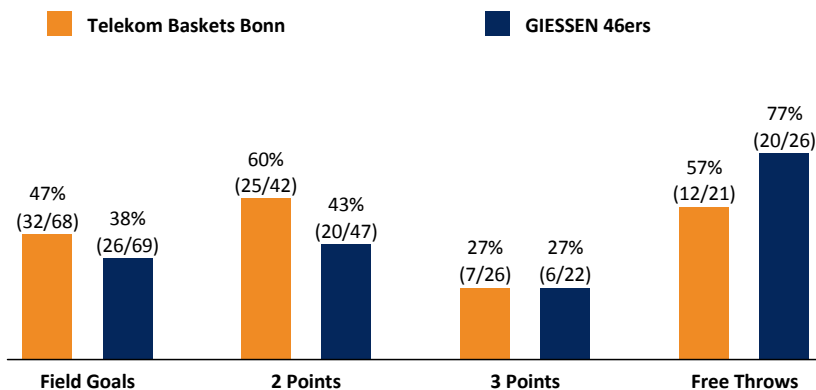

Telekom Baskets Bonn

83 : 78

GIESSEN 46ers

Referee: FRITZ Clemens
Umpires: FRÖLICH Henning / SIROWI Dennis
Commissioner: EICHHORN Christian

Attendance: 5.920
Bonn, Telekom Dome, FR 29 DEZ 2017, 20:30, Game-ID: 20963

Scoreboard table showing Q1, Q2, Q3, Q4 scores for BON and GIE.

BON - Telekom Baskets Bonn (Coach: KRUNIC Predrag)

Main player statistics table for Telekom Baskets Bonn including columns for No., Name, Min, PTS, 2 Points, 3 Points, Field Goals, Free Throws, OR, DR, TR, AS, ST, TO, BS, SB, PF, FD, EFF, +/-.

GIE - GIESSEN 46ers (Coach: FREYER Ingo)

Main player statistics table for Giessen 46ers including columns for No., Name, Min, PTS, 2 Points, 3 Points, Field Goals, Free Throws, OR, DR, TR, AS, ST, TO, BS, SB, PF, FD, EFF, +/-.

Summary statistics table comparing BON and GIE on metrics like Rebounds, Assists, Fouls, Turnovers, Steals, Points in the Paint, etc.

EASycRedit-BBL.DE

Alle offiziellen Statistiken der easycrredit BBL, Daten, Rekorde uvm. gibt es auf easycrredit-BBL.de! News, Stats, Tabelle und Spielplan für unterwegs: Kostenfrei für iOS und Android in der offiziellen Liga-App!

TELEKOMSPORT.DE

Keinen Korb mehr verpassen - Alle Spiele der easycrredit BBL LIVE und in HD! Erleben sie jetzt das größte Basketball-Angebot Deutschlands zuhause und mobil! www.telekom-sport.de

LEGEND: Min Minutes Played, DR Defensive Rebounds, AS Assists, BS Blocked Shots, PF Fouls, +/- Plus-Minus-Rating, DNP Did Not Play, OR Offensive Rebounds, ST Steals, SB Shots Blocked, FD Fouls Drawn, * Starters, PTS Points, TR Total Rebounds, TO Turnovers, EFF Efficiency = ((PTS + TR + AS + ST + BS) - ((FGA - FGM) + (FTA - FTM) + TO))