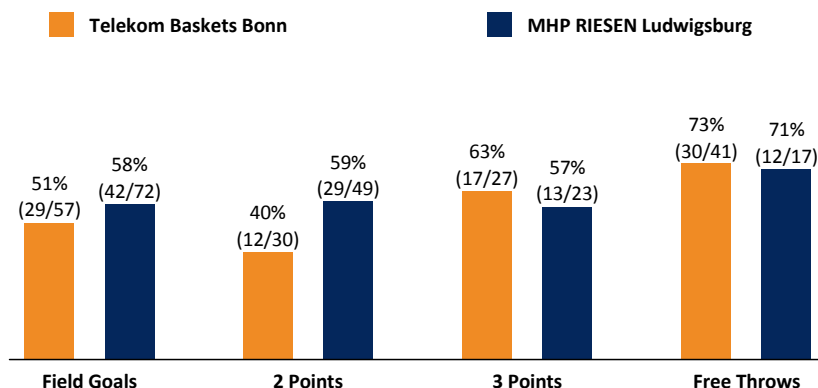

LUD - MHP RIESEN Ludwigsburg (Coach: PATRICK John)

No.	Name	Min	PTS	2 Points	3 Points	Field Goals	Free Throws	OR	DR	TR	AS	ST	TO	BS	SB	PF	FD	EFF	+/-	
*0	WALKUP Thomas	29:46	17	4/9 (44%)	2/3 (67%)	6/12 (50%)	3/3 (100%)	2	5	7	8	3			1	4	5	29	-1	
*3	JOHNSON Kerron	28:14	11	2/4 (50%)	1/3 (33%)	3/7 (43%)	4/6 (67%)	1		1	4		2			2	4	8	0	
4	McCRAE David	7:41	2	1/1 (100%)	0/1 (0%)	1/2 (50%)						1				2		2	1	
5	SEARS Justin	19:21	22	10/14 (71%)		10/14 (71%)	2/4 (50%)	4	4	8			3	1		2	4	22	3	
7	GESKE Niklas	1:19	0															0	2	
*10	PETER-MCNEILLY Adika	28:37	16	2/2 (100%)	4/5 (80%)	6/7 (86%)		1	2	3	4	1				2	3	23	5	
12	KOCH Florian	11:03	3	0/2 (0%)	1/1 (100%)	1/3 (33%)			1	1			1			3		1	-4	
*19	WALESKOWSKI Adam	22:27	13	2/6 (33%)	3/3 (100%)	5/9 (56%)		1	4	5	2		3			3		13	0	
*23	COOK Elgin	29:33	18	6/9 (67%)	1/1 (100%)	7/10 (70%)	3/4 (75%)	2	2	4			1			4	3	17	8	
24	TRICE Roderick	21:59	7	2/2 (100%)	1/6 (17%)	3/8 (38%)					2	2	1			2		5	6	
Team / Coach								1	2	3							3			
Totals			200:00	109	29/49 (59%)	13/23 (57%)	42/72 (58%)	12/17 (71%)	12	20	32	20	7	11	1	1	24	19	123	4

BON	LUD
12 / 21 / 33	12 / 20 / 32
23	20
19	24
24	19
13	11
3	7
18	46
18	14
2	14
9 (9:0)	11 (75:86)
9-0 (9:0)	10-0 (25:28)
Lead Changes: 9	
Times Tied: 7	

EASYCREDIT-BBL.DE

Alle offiziellen Statistiken der easyCredit BBL, Daten, Rekorde uvm. gibt es auf easyCredit-BBL.de! News, Stats, Tabelle und Spielplan für unterwegs: Kostenfrei für iOS und Android in der offiziellen Liga-App!

TELEKOMSPORT.DE

Keinen Korb mehr verpassen - Alle Spiele der easyCredit BBL LIVE und in HD! Erleben sie jetzt das größte Basketball-Angebot Deutschlands zuhause und mobil! www.telekom sport.de

LEGEND
Min Minutes Played   DR Defensive Rebounds   AS Assists   BS Blocked Shots   PF Fouls   +/- Plus-Minus-Rating
DNP Did Not Play   OR Offensive Rebounds   ST Steals   SB Shots Blocked   FD Fouls Drawn   * Starters
PTS Points   TR Total Rebounds   TO Turnovers   EFF Efficiency = ((PTS + TR + AS + ST + BS) - ((FGA - FGM) + (FTA - FTM) + TO))