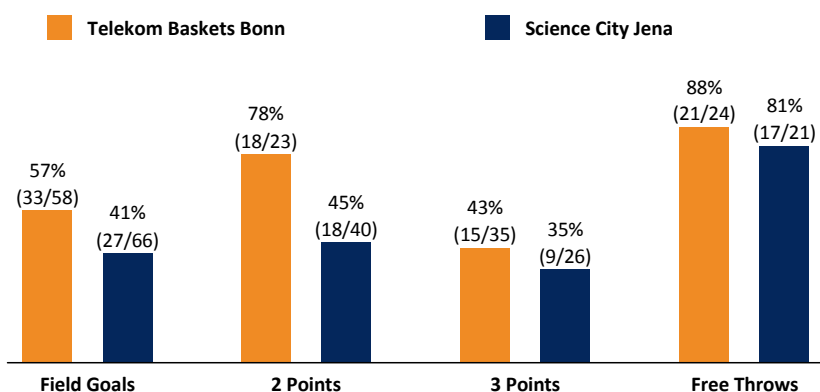

JEN - Science City Jena (Coach: HARMSEN Björn)

No.	Name	Min	PTS	2 Points	3 Points	Field Goals	Free Throws	OR	DR	TR	AS	ST	TO	BS	SB	PF	FD	EFF	+/-	
3	MAZEIKA Martynas	10:51	5	1/5 (20%)	1/1 (100%)	2/6 (33%)		1		1	2	1	2		1	3		3	0	
*5	UGRAI Maximilian	19:26	7	3/5 (60%)	0/2 (0%)	3/7 (43%)	1/1 (100%)				1	1			1	1	1	5	-24	
7	REYES-NAPOLES Ermen	12:05	3	0/1 (0%)	1/2 (50%)	1/3 (33%)										4		1	-4	
8	CLAY Oliver	DNP																		
*11	JENKINS Julius	24:23	17	1/4 (25%)	4/6 (67%)	5/10 (50%)	3/3 (100%)	2	1	3	2	2					1	19	-21	
*12	BOWLIN Skyler	30:54	16	2/2 (100%)	2/7 (29%)	4/9 (44%)	6/6 (100%)		2	2	6	2	3			2	7	18	-21	
*15	ALLEN Derrick	20:31	10	4/6 (67%)		4/6 (67%)	2/2 (100%)		1	1	2	1	2			2	1	10	-8	
16	WOLF Julius	24:49	4	2/4 (50%)	0/2 (0%)	2/6 (33%)			3	3			1		1	3		2	-3	
23	McELROY Immanuel	20:32	5	1/2 (50%)	1/3 (33%)	2/5 (40%)		2	1	3	5		1			1		9	-9	
*25	WEAVER Kyle	17:00	7	2/6 (33%)	0/3 (0%)	2/9 (22%)	3/4 (75%)	2	2	4	2	1	1			4	4	5	-6	
50	MACKELDANZ Oliver	19:29	6	2/5 (40%)		2/5 (40%)	2/5 (40%)	3	1	4	1		1			2	6	4	-14	
Team / Coach								4	3	7							7			
Totals			200:00	80	18/40 (45%)	9/26 (35%)	27/66 (41%)	17/21 (81%)	14	14	28	21	8	11		3	22	20	83	-22

BON	JEN
12 / 26 / 38	14 / 14 / 28
24	21
20	22
22	20
16	11
9	8
30	26
23	6
4	
22 (102:80)	0 (10:10)
10-0 (25:15)	8-0 (10:10)
Lead Changes: 0	
Times Tied: 3	

EASYCREDIT-BBL.DE

Alle offiziellen Statistiken der easyCredit BBL, Daten, Rekorde uvm. gibt es auf easyCredit-BBL.de! News, Stats, Tabelle und Spielplan für unterwegs: Kostenfrei für iOS und Android in der offiziellen Liga-App!

TELEKOMSPORT.DE

Keinen Korb mehr verpassen - Alle Spiele der easyCredit BBL LIVE und in HD! Erleben sie jetzt das größte Basketball-Angebot Deutschlands zuhause und mobil! www.telekom sport.de

LEGEND
Min Minutes Played   DR Defensive Rebounds   AS Assists   BS Blocked Shots   PF Fouls   +/- Plus-Minus-Rating
DNP Did Not Play   OR Offensive Rebounds   ST Steals   SB Shots Blocked   FD Fouls Drawn   * Starters
PTS Points   TR Total Rebounds   TO Turnovers   EFF Efficiency = ((PTS + TR + AS + ST + BS) - ((FGA - FGM) + (FTA - FTM) + TO))