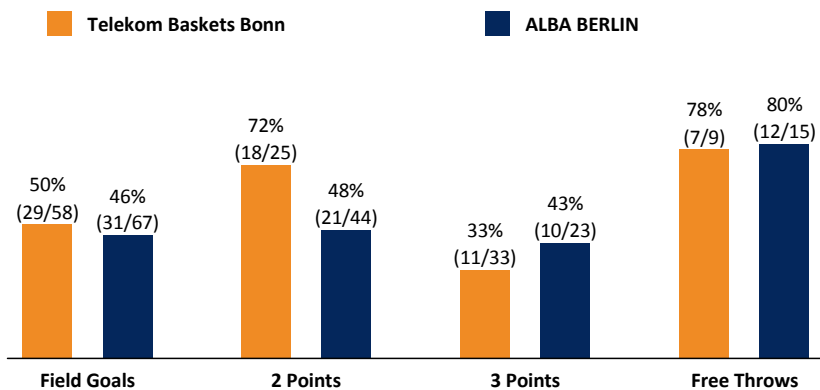

Telekom Baskets Bonn 76 : 84

ALBA BERLIN

Referee: LOTTERMOSER Robert
Umpires: GUTTING Michael / KATTUR Radeesh
Commissioner: MOLITOR Horst

Attendance: 6.000
Bonn, Telekom Dome, SO 8 APR 2018, 17:30, Game-ID: 21077

Summary table showing scores by quarter (Q1-Q4) for BON and BER.

BON - Telekom Baskets Bonn (Coach: KRUNIC Predrag)

Main player statistics table for Telekom Baskets Bonn, including columns for No., Name, Min, PTS, 2 Points, 3 Points, Field Goals, Free Throws, and various rebound/assist metrics.

BER - ALBA BERLIN (Coach: GARCIA RENESES Alejandro)

Main player statistics table for ALBA BERLIN, including columns for No., Name, Min, PTS, 2 Points, 3 Points, Field Goals, Free Throws, and various rebound/assist metrics.

Summary table comparing team statistics for BON and BER, such as Rebounds, Assists, Fouls, Turnovers, Steals, and Points in the Paint.

EASYCREDIT-BBL.DE

Alle offiziellen Statistiken der easyCredit BBL, Daten, Rekorde uvm. gibt es auf easyCredit-BBL.de! News, Stats, Tabelle und Spielplan für unterwegs: Kostenfrei für iOS und Android in der offiziellen Liga-App!

TELEKOMSPORT.DE

Keinen Korb mehr verpassen - Alle Spiele der easyCredit BBL LIVE und in HD! Erleben sie jetzt das größte Basketball-Angebot Deutschlands zuhause und mobil! www.telekom sport.de

LEGEND: Min Minutes Played, DR Defensive Rebounds, AS Assists, BS Blocked Shots, PF Fouls, +/- Plus-Minus-Rating, DNP Did Not Play, OR Offensive Rebounds, ST Steals, SB Shots Blocked, FD Fouls Drawn, * Starters, PTS Points, TR Total Rebounds, TO Turnovers, EFF Efficiency = ((PTS + TR + AS + ST + BS) - ((FGA - FGM) + (FTA - FTM) + TO))