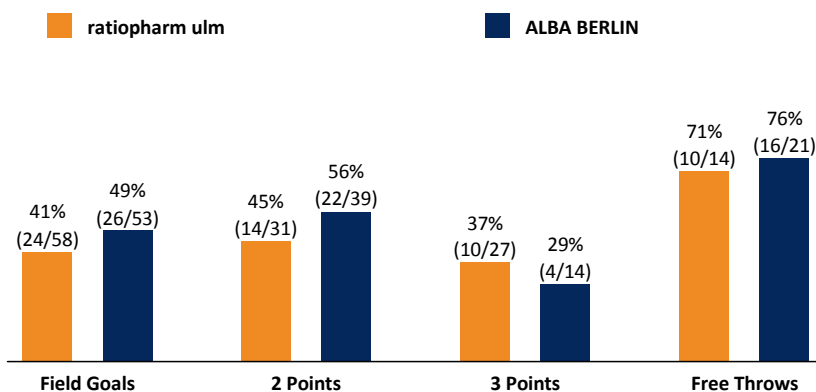

ratiopharm ulm

68 : 72

ALBA BERLIN

Referee: REITER Moritz
Umpires: FRITZ Clemens / DR. STREIT Enrico
Commissioner: DIETERICH Sascha

Attendance: 6.200
Ulm, ratiopharm arena, SA 30 SEP 2017, 18:00, Game-ID: 20829

Scoreboard table showing Q1, Q2, Q3, Q4 scores for ULM and BER.

ULM - ratiopharm ulm (Coach: LEIBENATH Thorsten)

Main player statistics table for ULM, including columns for No., Name, Min, PTS, 2 Points, 3 Points, Field Goals, Free Throws, and various advanced stats.

BER - ALBA BERLIN (Coach: GARCIA RENESES Alejandro)

Main player statistics table for BER, including columns for No., Name, Min, PTS, 2 Points, 3 Points, Field Goals, Free Throws, and various advanced stats.

Summary table comparing ULM and BER on various metrics like Rebounds, Assists, Fouls, Turnovers, Steals, Points in the Paint, etc.

EASYCREDIT-BBL.DE

Alle offiziellen Statistiken der easyCredit BBL, Daten, Rekorde uvm. gibt es auf easyCredit-BBL.de! News, Stats, Tabelle und Spielplan für unterwegs: Kostenfrei für iOS und Android in der offiziellen Liga-App!

TELEKOMSPORT.DE

Keinen Korb mehr verpassen - Alle Spiele der easyCredit BBL LIVE und in HD! Erleben sie jetzt das größte Basketball-Angebot Deutschlands zuhause und mobil! www.telekomport.de

LEGEND: Min Minutes Played, DR Defensive Rebounds, AS Assists, BS Blocked Shots, PF Fouls, +/- Plus-Minus-Rating, DNP Did Not Play, OR Offensive Rebounds, ST Steals, SB Shots Blocked, FD Fouls Drawn, * Starters, PTS Points, TR Total Rebounds, TO Turnovers, EFF Efficiency = ((PTS + TR + AS + ST + BS) - ((FGA - FGM) + (FTA - FTM) + TO))