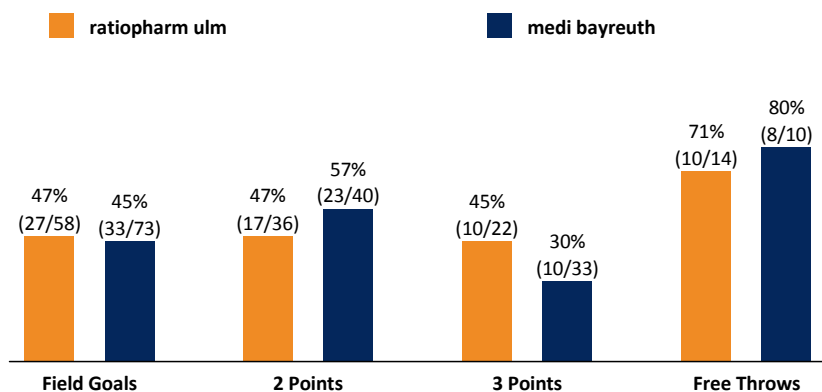

ratiopharm ulm

74 : 84

medi bayreuth

Referee: LOTTERMOSER R.
Umpires: ORUZGANI Z. / BEJAOUI D.
Commissioner:

Attendance: 6.200
Ulm, ratiopharm arena, SA 7 OKT 2017, 18:00, Game-ID: 20844

Scoreboard table showing Q1, Q2, Q3, Q4 scores for ULM and BAY.

ULM - ratiopharm ulm (Coach: LEIBENATH Thorsten)

Main player statistics table for ULM, including columns for No., Name, Min, PTS, 2 Points, 3 Points, Field Goals, Free Throws, and various advanced stats.

BAY - medi bayreuth (Coach: KORNER Raoul)

Main player statistics table for BAY, including columns for No., Name, Min, PTS, 2 Points, 3 Points, Field Goals, Free Throws, and various advanced stats.

Summary table comparing ULM and BAY across various categories like Rebounds, Assists, Fouls, Turnovers, Steals, Points in the Paint, etc.

EASycREDIT-BBL.DE

Alle offiziellen Statistiken der easyCredit BBL, Daten, Rekorde uvm. gibt es auf easyCredit-BBL.de! News, Stats, Tabelle und Spielplan für unterwegs: Kostenfrei für iOS und Android in der offiziellen Liga-App!

TELEKOMSPORT.DE

Keinen Korb mehr verpassen - Alle Spiele der easyCredit BBL LIVE und in HD! Erleben sie jetzt das größte Basketball-Angebot Deutschlands zuhause und mobil! www.telekomport.de

LEGEND
Min Minutes Played
DNP Did Not Play
PTS Points
DR Defensive Rebounds
OR Offensive Rebounds
TR Total Rebounds
AS Assists
ST Steals
TO Turnovers
BS Blocked Shots
SB Shots Blocked
EFF Efficiency = ((PTS + TR + AS + ST + BS) - ((FGA - FGM) + (FTA - FTM) + TO))
PF Fouls
FD Fouls Drawn
+/- Plus-Minus-Rating
* Starters