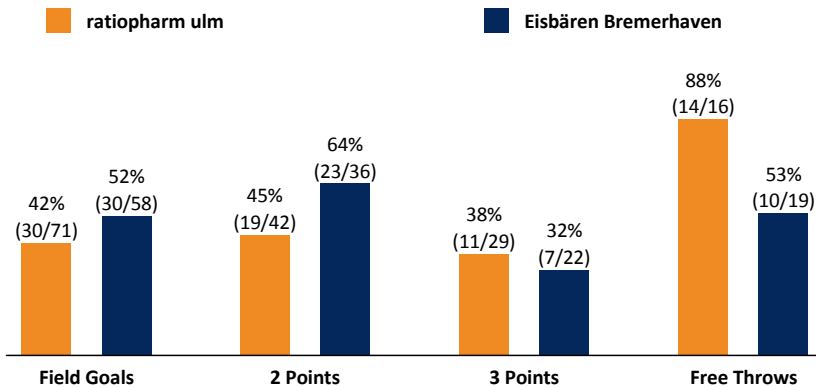

ratiopharm ulm

85 : 77 Eisbären Bremerhaven

Referee: REITER Moritz
Umpires: KRAUSE Oliver / GUTTING Michael
Commissioner: SCHENCKING Albert

Attendance: 6.200
Ulm, ratiopharm arena, SA 28 OKT 2017, 18:00, Game-ID: 20880

Scoreboard table showing Q1, Q2, Q3, Q4 scores for ULM and BRE.

ULM - ratiopharm ulm (Coach: LEIBENATH Thorsten)

Main player statistics table for ULM, including columns for No., Name, Min, PTS, 2 Points, 3 Points, Field Goals, Free Throws, and various rebound/assist/steal metrics.

BRE - Eisbären Bremerhaven (Coach: MACHOWSKI Sebastian)

Main player statistics table for BRE, including columns for No., Name, Min, PTS, 2 Points, 3 Points, Field Goals, Free Throws, and various rebound/assist/steal metrics.

Summary table comparing ULM and BRE across various categories like Rebounds, Assists, Fouls, Turnovers, Steals, Points in the Paint, etc.

EASycREDIT-BBL.DE

Alle offiziellen Statistiken der easyCredit BBL, Daten, Rekorde uvm. gibt es auf easyCredit-BBL.de! News, Stats, Tabelle und Spielplan für unterwegs: Kostenfrei für iOS und Android in der offiziellen Liga-App!

TELEKOMSPORT.DE

Keinen Korb mehr verpassen - Alle Spiele der easyCredit BBL LIVE und in HD! Erleben sie jetzt das größte Basketball-Angebot Deutschlands zuhause und mobil! www.telekomport.de

LEGEND: Min Minutes Played, DR Defensive Rebounds, AS Assists, BS Blocked Shots, PF Fouls, +/- Plus-Minus-Rating, DNP Did Not Play, OR Offensive Rebounds, ST Steals, SB Shots Blocked, FD Fouls Drawn, * Starters, PTS Points, TR Total Rebounds, TO Turnovers, EFF Efficiency = ((PTS + TR + AS + ST + BS) - ((FGA - FGM) + (FTA - FTM) + TO))