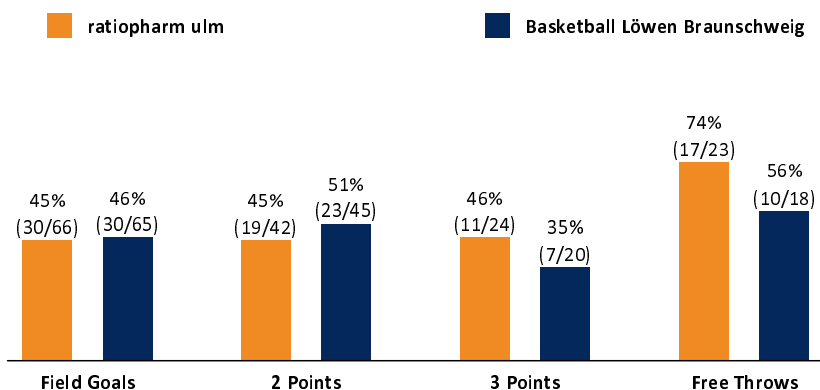

ratiopharm ulm

88 : 77

Basketball Löwen Braunschweig

Referee: LOTTERMOSER R.
Umpires: STRAUBE C / FRISCHMUTH S
Commissioner: DIETERICH Sascha

Ulm, ratiopharm arena, SA 11 NOV 2017, 18:00, Game-ID: 20899

Scoreboard table showing Q1, Q2, Q3, Q4 scores for ULM and BRA.

ULM - ratiopharm ulm (Coach: LEIBENATH Thorsten)

Main player statistics table for ULM, including columns for No., Name, Min, PTS, 2 Points, 3 Points, Field Goals, Free Throws, and various rebound/assist metrics.

BRA - Basketball Löwen Braunschweig (Coach: STEVEN Claus)

Main player statistics table for BRA, including columns for No., Name, Min, PTS, 2 Points, 3 Points, Field Goals, Free Throws, and various rebound/assist metrics.

Summary statistics table comparing ULM and BRA across metrics like Rebounds, Assists, Fouls, Turnovers, Steals, Points in the Paint, etc.

EASYCREDIT-BBL.DE

Alle offiziellen Statistiken der easyCredit BBL, Daten, Rekorde uvm. gibt es auf easyCredit-BBL.de! News, Stats, Tabelle und Spielplan für unterwegs: Kostenlos für iOS und Android in der offiziellen Liga-App!

TELEKOMSPORT.DE

Keinen Korb mehr verpassen - Alle Spiele der easyCredit BBL LIVE und in HD! Erleben sie jetzt das größte Basketball-Angebot Deutschlands zuhause und mobil! www.telekom sport.de

LEGEND: Min Minutes Played, DR Defensive Rebounds, AS Assists, BS Blocked Shots, PF Fouls, +/- Plus-Minus-Rating, DNP Did Not Play, OR Offensive Rebounds, ST Steals, SB Shots Blocked, * Starters, PTS Points, TR Total Rebounds, TO Turnovers, EFF Efficiency = ((PTS + TR + AS + ST + BS) - ((FGA - FGM) + (FTA - FTM) + TO))