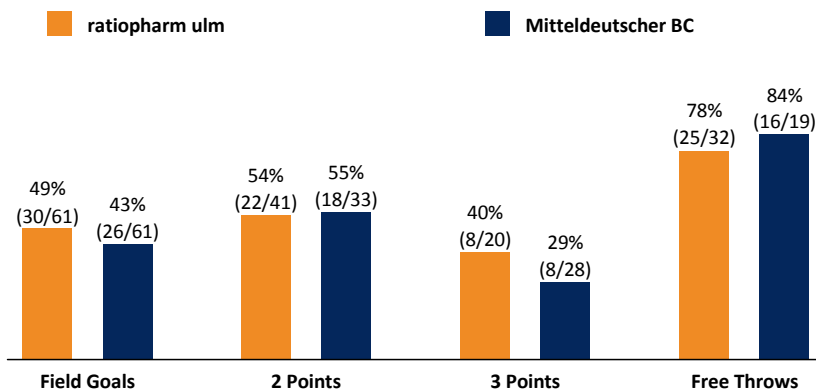

ratiopharm ulm

93 : 76

Mitteldeutscher BC

Referee: DR. MATIP Martin
Umpires: DR. STREIT Enrico / FRÖHLICH Henning
Commissioner: KINDERVATER Max

Ulm, ratiopharm arena, SO 3 DEZ 2017, 15:00, Game-ID: 20921

Scoreboard table showing Q1, Q2, Q3, Q4 scores for ULM and MBC.

ULM - ratiopharm ulm (Coach: LEIBENATH Thorsten)

Main player statistics table for ULM, including columns for No., Name, Min, PTS, 2 Points, 3 Points, Field Goals, Free Throws, and various rebound/assist metrics.

MBC - Mitteldeutscher BC (Coach: JOVOVIC Igor)

Main player statistics table for MBC, including columns for No., Name, Min, PTS, 2 Points, 3 Points, Field Goals, Free Throws, and various rebound/assist metrics.

Summary statistics table comparing ULM and MBC across categories like Rebounds, Assists, Fouls, Turnovers, Steals, Points in the Paint, etc.

EASYCREDIT-BBL.DE

Alle offiziellen Statistiken der easyCredit BBL, Daten, Rekorde uvm. gibt es auf easyCredit-BBL.de! News, Stats, Tabelle und Spielplan für unterwegs: Kostenfrei für iOS und Android in der offiziellen Liga-App!

TELEKOMSPORT.DE

Keinen Korb mehr verpassen - Alle Spiele der easyCredit BBL LIVE und in HD! Erleben sie jetzt das größte Basketball-Angebot Deutschlands zuhause und mobil! www.telekomport.de

LEGEND: Min Minutes Played, DNP Did Not Play, PTS Points, DR Defensive Rebounds, OR Offensive Rebounds, TR Total Rebounds, AS Assists, ST Steals, TO Turnovers, BS Blocked Shots, SB Shots Blocked, EFF Efficiency, PF Fouls, FD Fouls Drawn, +/- Plus-Minus-Rating, * Starters