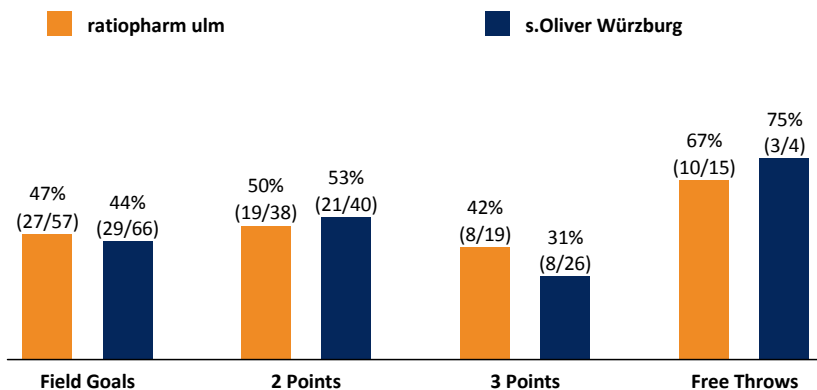

ratiopharm ulm

72 : 69

s.Oliver Würzburg

Referee: LOTTERMOSER Robert
Umpires: ORUZGANI Zulfikar / KATTUR Radeesh
Commissioner: SCHENCKING Albert

Attendance: 6.000
Ulm, ratiopharm arena, SA 16 DEZ 2017, 18:00, Game-ID: 20936

Scoreboard table showing Q1, Q2, Q3, Q4 scores for ULM and WUE.

ULM - ratiopharm ulm (Coach: LEIBENATH Thorsten)

Main player statistics table for ULM, including columns for No., Name, Min, PTS, 2 Points, 3 Points, Field Goals, Free Throws, and various advanced stats.

WUE - s.Oliver Würzburg (Coach: BAUERMANN Dirk)

Main player statistics table for WUE, including columns for No., Name, Min, PTS, 2 Points, 3 Points, Field Goals, Free Throws, and various advanced stats.

Summary statistics table comparing ULM and WUE across categories like Rebounds, Assists, Fouls, Turnovers, Steals, etc.

EASycREDIT-BBL.DE

Alle offiziellen Statistiken der easyCredit BBL, Daten, Rekorde uvm. gibt es auf easyCredit-BBL.de! News, Stats, Tabelle und Spielplan für unterwegs: Kostenfrei für iOS und Android in der offiziellen Liga-App!

TELEKOMSPORT.DE

Keinen Korb mehr verpassen - Alle Spiele der easyCredit BBL LIVE und in HD! Erleben sie jetzt das größte Basketball-Angebot Deutschlands zuhause und mobil! www.telekomport.de

LEGEND: Min Minutes Played, DR Defensive Rebounds, AS Assists, BS Blocked Shots, PF Fouls, +/- Plus-Minus-Rating, DNP Did Not Play, OR Offensive Rebounds, ST Steals, SB Shots Blocked, FD Fouls Drawn, * Starters, PTS Points, TR Total Rebounds, TO Turnovers, EFF Efficiency = ((PTS + TR + AS + ST + BS) - ((FGA - FGM) + (FTA - FTM) + TO))