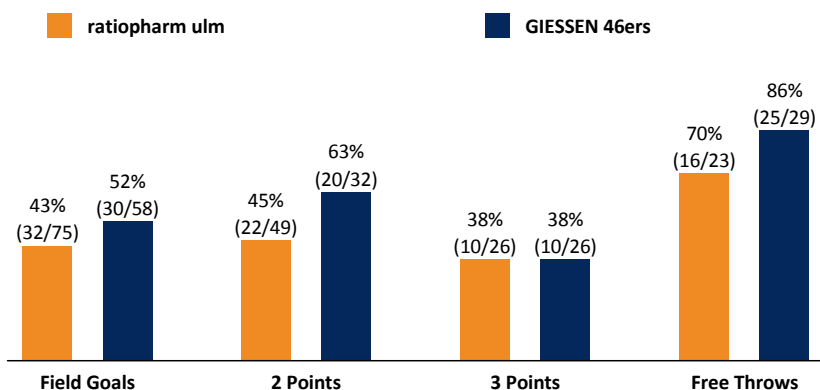

ratiopharm ulm

90 : 95

GIESSEN 46ers

Referee: REITER Moritz
Umpires: FRITZ Clemens / BOHN Andreas
Commissioner: SCHENCKING Albert

Ulm, ratiopharm arena, SA 10 FEB 2018, 18:00, Game-ID: 21008

Scoreboard table showing Q1, Q2, Q3, Q4 scores for ULM and GIE.

ULM - ratiopharm ulm (Coach: LEIBENATH Thorsten)

Main player statistics table for ULM, including columns for No., Name, Min, PTS, 2 Points, 3 Points, Field Goals, Free Throws, and various advanced stats.

GIE - GIESSEN 46ers (Coach: FREYER Ingo)

Main player statistics table for GIE, including columns for No., Name, Min, PTS, 2 Points, 3 Points, Field Goals, Free Throws, and various advanced stats.

Summary table comparing ULM and GIE on various metrics like Rebounds, Assists, Fouls, etc.

EASYCREDIT-BBL.DE

Alle offiziellen Statistiken der easyCredit BBL, Daten, Rekorde uvm. gibt es auf easyCredit-BBL.de!

TELEKOMSPORT.DE

Keinen Korb mehr verpassen - Alle Spiele der easyCredit BBL LIVE und in HD!

LEGEND: Min Minutes Played, DR Defensive Rebounds, AS Assists, BS Blocked Shots, PF Fouls, +/- Plus-Minus-Rating, DNP Did Not Play, OR Offensive Rebounds, ST Steals, SB Shots Blocked, FD Fouls Drawn, * Starters, PTS Points, TR Total Rebounds, TO Turnovers, EFF Efficiency = ((PTS + TR + AS + ST + BS) - ((FGA - FGM) + (FTA - FTM) + TO))