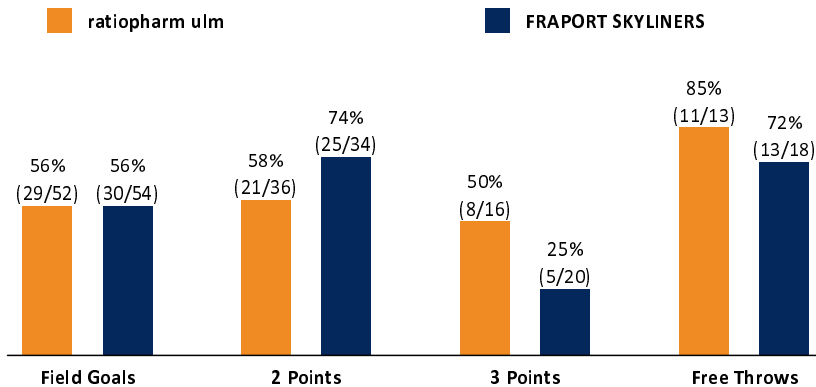

ratiopharm ulm

77 : 78

FRAPORT SKYLINERS

Referee: MATIP M.
Umpires: KRAUSE O. / KRÜPER M.
Commissioner: LAUPRECHT C.

Attendance: 6.200
Ulm, ratiopharm arena, MI 14 FEB 2018, 19:00, Game-ID: 21015

Scoreboard table showing Q1, Q2, Q3, Q4 scores for ULM and FRA.

ULM - ratiopharm ulm (Coach: LEIBENATH Thorsten)

Main player statistics table for ULM, including columns for No., Name, Min, PTS, 2 Points, 3 Points, Field Goals, Free Throws, and various rebound/assist metrics.

FRA - FRAPORT SKYLINERS (Coach: HERBERT Gordon)

Main player statistics table for FRA, including columns for No., Name, Min, PTS, 2 Points, 3 Points, Field Goals, Free Throws, and various rebound/assist metrics.

Summary table comparing ULM and FRA across various categories like Rebounds, Assists, Fouls, Turnovers, Steals, Points in the Paint, etc.

EASycREDIT-BBL.DE

Alle offiziellen Statistiken der easyCredit BBL, Daten, Rekorde uvm. gibt es auf easyCredit-BBL.de! News, Stats, Tabelle und Spielplan für unterwegs: Kostenfrei für iOS und Android in der offiziellen Liga-App!

TELEKOMSPORT.DE

Keinen Korb mehr verpassen - Alle Spiele der easyCredit BBL LIVE und in HD! Erleben sie jetzt das größte Basketball-Angebot Deutschlands zuhause und mobil! www.telekom sport.de

LEGEND
Min Minutes Played, DR Defensive Rebounds, AS Assists, BS Blocked Shots, PF Fouls, +/- Plus-Minus-Rating
DNP Did Not Play, OR Offensive Rebounds, ST Steals, SB Shots Blocked, FD Fouls Drawn, * Starters
PTS Points, TR Total Rebounds, TO Turnovers, EFF Efficiency = ((PTS + TR + AS + ST + BS) - ((FGA - FGM) + (FTA - FTM) + TO))