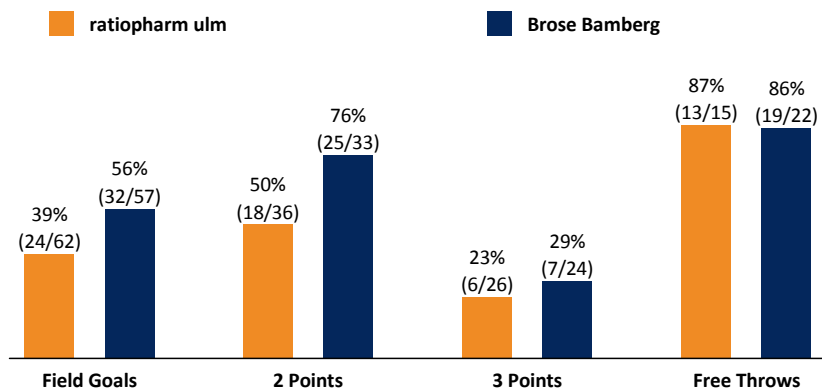

ratiopharm ulm

67 : 90

Brose Bamberg

Referee: RODRIGUEZ T.
Umpires: BARTH B. / BRENDEL N.
Commissioner: SCHENKING A.

Ulm, ratiopharm arena, SO 11 MRZ 2018, 17:30, Game-ID: 21036

Scoreboard table showing Q1, Q2, Q3, Q4 scores for ULM and BAM.

ULM - ratiopharm ulm (Coach: LEIBENATH Thorsten)

Main player statistics table for ULM, including columns for No., Name, Min, PTS, 2 Points, 3 Points, Field Goals, Free Throws, OR, DR, TR, AS, ST, TO, BS, SB, PF, FD, EFF, +/-.

BAM - Brose Bamberg (Coach: BANCHI Luca)

Main player statistics table for BAM, including columns for No., Name, Min, PTS, 2 Points, 3 Points, Field Goals, Free Throws, OR, DR, TR, AS, ST, TO, BS, SB, PF, FD, EFF, +/-.

Summary statistics table comparing ULM and BAM across various categories like Rebounds, Assists, Fouls, etc.

EASycREDIT-BBL.DE

Alle offiziellen Statistiken der easyCredit BBL, Daten, Rekorde uvm. gibt es auf easyCredit-BBL.de! News, Stats, Tabelle und Spielplan für unterwegs: Kostenfrei für iOS und Android in der offiziellen Liga-App!

TELEKOMSPORT.DE

Keinen Korb mehr verpassen - Alle Spiele der easyCredit BBL LIVE und in HD! Erleben sie jetzt das größte Basketball-Angebot Deutschlands zuhause und mobil! www.telekomport.de

LEGEND: Min Minutes Played, DR Defensive Rebounds, AS Assists, BS Blocked Shots, PF Fouls, +/- Plus-Minus-Rating, DNP Did Not Play, OR Offensive Rebounds, ST Steals, SB Shots Blocked, FD Fouls Drawn, * Starters, PTS Points, TR Total Rebounds, TO Turnovers, EFF Efficiency = ((PTS + TR + AS + ST + BS) - ((FGA - FGM) + (FTA - FTM) + TO))