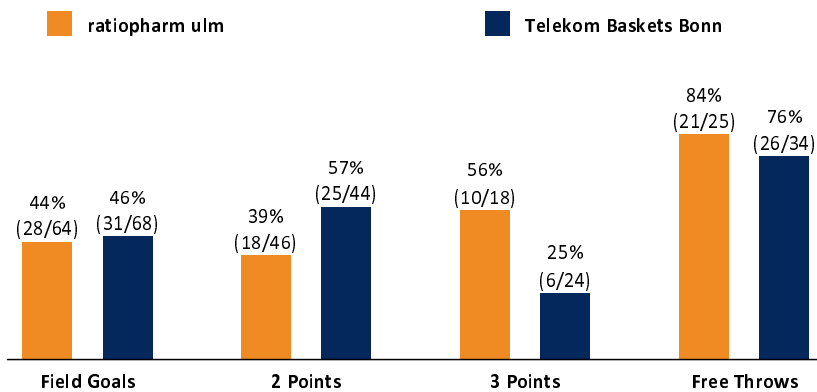

ratiopharm ulm

87 : 94

Telekom Baskets Bonn

Referee: KOVACEVIC Nesa
Umpires: HEGEMANN Jens / ARIK Tamer
Commissioner: SCHENCKING Albert

Attendance: 6.200
Ulmeratiopharm arena, SO 1 APR 2018, 17:30, Game-ID: 21066

Scoreboard table showing quarters Q1-Q4 and OT1 for ULM and BON.

ULM - ratiopharm ulm (Coach: LEIBENATH Thorsten)

Main player statistics table for ULM including columns for No., Name, Min, PTS, 2 Points, 3 Points, Field Goals, Free Throws, and various rebound/assist metrics.

BON - Telekom Baskets Bonn (Coach: KRUNIC Predrag)

Main player statistics table for BON including columns for No., Name, Min, PTS, 2 Points, 3 Points, Field Goals, Free Throws, and various rebound/assist metrics.

Summary statistics table comparing ULM and BON across categories like Rebounds, Assists, Fouls, Turnovers, Steals, Points in the Paint, etc.

EASYCREDIT-BBL.DE

Alle offiziellen Statistiken der easyCredit BBL, Daten, Rekorde uvm. gibt es auf easyCredit-BBL.de! News, Stats, Tabelle und Spielplan für unterwegs: Kostenfrei für iOS und Android in der offiziellen Liga-App!

TELEKOMSPORT.DE

Keinen Korb mehr verpassen - Alle Spiele der easyCredit BBL LIVE und in HD! Erleben sie jetzt das größte Basketball-Angebot Deutschlands zuhause und mobil! www.telekom sport.de

LEGEND: Min Minutes Played, DR Defensive Rebounds, AS Assists, BS Blocked Shots, PF Fouls, +/- Plus-Minus-Rating, DNP Did Not Play, OR Offensive Rebounds, ST Steals, SB Shots Blocked, FD Fouls Drawn, * Starters, PTS Points, TR Total Rebounds, TO Turnovers, EFF Efficiency = ((PTS + TR + AS + ST + BS) - ((FGA - FGM) + (FTA - FTM) + TO))