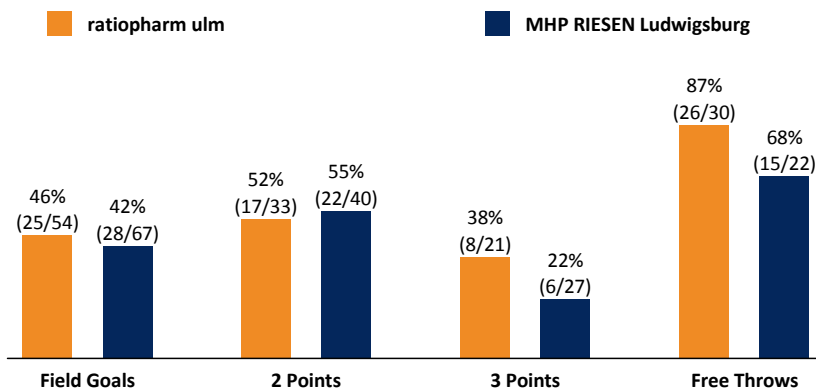

ratiopharm ulm

84 : 77 MHP RIESEN Ludwigsburg

Referee: REITER Moritz
Umpires: HACK Johannes / FRÖLICH Henning
Commissioner: KINDERVATER Max

Attendance: 6.200
Ulm, ratiopharm arena, SO 22 APR 2018, 15:00, Game-ID: 21101

Scoreboard table showing Q1, Q2, Q3, Q4 scores for ULM and LUD.

ULM - ratiopharm ulm (Coach: LEIBENATH Thorsten)

Main player statistics table for ULM, including columns for No., Name, Min, PTS, 2 Points, 3 Points, Field Goals, Free Throws, and various rebound/assist metrics.

LUD - MHP RIESEN Ludwigsburg (Coach: PATRICK John)

Main player statistics table for LUD, including columns for No., Name, Min, PTS, 2 Points, 3 Points, Field Goals, Free Throws, and various rebound/assist metrics.

Summary table comparing ULM and LUD on metrics like Rebounds, Assists, Fouls, Turnovers, Steals, Points in the Paint, etc.

EASYCREDIT-BBL.DE

Alle offiziellen Statistiken der easyCredit BBL, Daten, Rekorde uvm. gibt es auf easyCredit-BBL.de! News, Stats, Tabelle und Spielplan für unterwegs: Kostenfrei für iOS und Android in der offiziellen Liga-App!

TELEKOMSPORT.DE

Keinen Korb mehr verpassen - Alle Spiele der easyCredit BBL LIVE und in HD! Erleben sie jetzt das größte Basketball-Angebot Deutschlands zuhause und mobil! www.telekomport.de

LEGEND
Min Minutes Played
DR Defensive Rebounds
AS Assists
BS Blocked Shots
PF Fouls
+/- Plus-Minus-Rating
DNP Did Not Play
OR Offensive Rebounds
ST Steals
SB Shots Blocked
FD Fouls Drawn
* Starters
PTS Points
TR Total Rebounds
TO Turnovers
EFF Efficiency = ((PTS + TR + AS + ST + BS) - ((FGA - FGM) + (FTA - FTM) + TO))