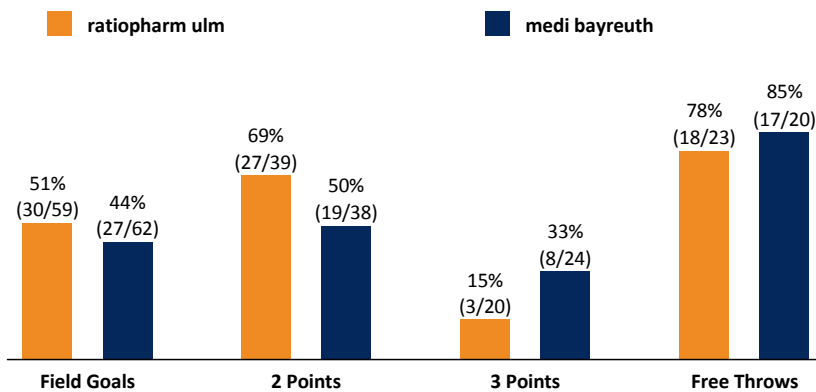

ratiopharm ulm

81 : 79

medi bayreuth

Referee: PANTHER A.
Umpires: RODRIGUEZ T. / KOVACEVIC N.
Commissioner: SLEDZ U.

ULM, ratiopharm Arena, SO 18 FEB 2018, 12:00, Game-ID: 21559

Scoreboard table showing Q1, Q2, Q3, Q4 scores for ULM and BAY.

ULM - ratiopharm ulm (Coach: LEIBENATH Thorsten)

Main player statistics table for ULM, including columns for No., Name, Min, PTS, 2 Points, 3 Points, Field Goals, Free Throws, and various rebound/assist/steal metrics.

BAY - medi bayreuth (Coach: KORNER Raoul)

Main player statistics table for BAY, including columns for No., Name, Min, PTS, 2 Points, 3 Points, Field Goals, Free Throws, and various rebound/assist/steal metrics.

Summary statistics table comparing ULM and BAY across categories like Rebounds, Assists, Fouls, Turnovers, Steals, Points in the Paint, etc.

EASycREDIT-BBL.DE

Alle offiziellen Statistiken der easyCredit BBL, Daten, Rekorde uvm. gibt es auf easyCredit-BBL.de! News, Stats, Tabelle und Spielplan für unterwegs: Kostenfrei für iOS und Android in der offiziellen Liga-App!

TELEKOMSPORT.DE

Keinen Korb mehr verpassen - Alle Spiele der easyCredit BBL LIVE und in HD! Erleben sie jetzt das größte Basketball-Angebot Deutschlands zuhause und mobil! www.telekomport.de

LEGEND: Min Minutes Played, DR Defensive Rebounds, AS Assists, BS Blocked Shots, PF Fouls, +/- Plus-Minus-Rating, DNP Did Not Play, OR Offensive Rebounds, ST Steals, SB Shots Blocked, FD Fouls Drawn, * Starters, PTS Points, TR Total Rebounds, TO Turnovers, EFF Efficiency = ((PTS + TR + AS + ST + BS) - ((FGA - FGM) + (FTA - FTM) + TO))