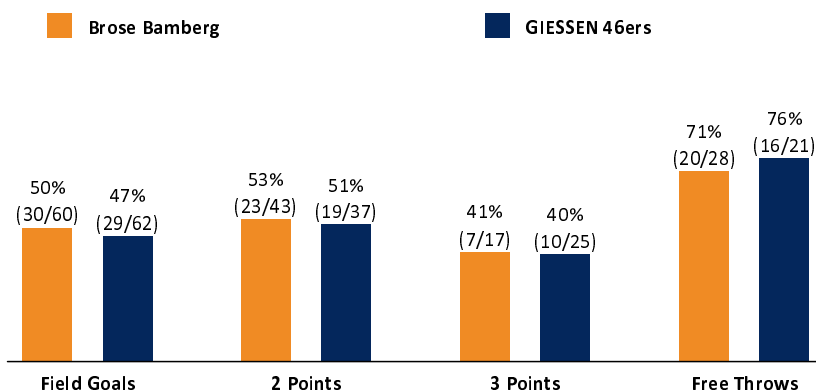

Brose Bamberg

87 : 84

GIESSEN 46ers

Referee: RODRIGUEZ Tony
Umpires: ARIK Tamer / BRENDEL Nicolas
Commissioner: WEICHERT Horst

Bamberg, BROSE ARENA, DI 3 OKT 2017, 15:00, Game-ID: 20837

Scoreboard table showing Q1, Q2, Q3, Q4 scores for BAM and GIE.

BAM - Brose Bamberg (Coach: TRINCHIERI Andrea)

Main player statistics table for Brose Bamberg including columns for No., Name, Min, PTS, 2 Points, 3 Points, Field Goals, Free Throws, OR, DR, TR, AS, ST, TO, BS, SB, PF, FD, EFF, +/-.

GIE - GIESSEN 46ers (Coach: FREYER Ingo)

Main player statistics table for Giessen 46ers including columns for No., Name, Min, PTS, 2 Points, 3 Points, Field Goals, Free Throws, OR, DR, TR, AS, ST, TO, BS, SB, PF, FD, EFF, +/-.

Summary statistics table comparing BAM and GIE across categories like Rebounds, Assists, Fouls, Turnovers, Steals, Points in the Paint, Second Chance Points, Fast Break Points, Biggest Lead, Biggest Scoring Run, Lead Changes, and Times Tied.

EASycREDIT-BBL.DE

Alle offiziellen Statistiken der easyCredit BBL, Daten, Rekorde uvm. gibt es auf easyCredit-BBL.de! News, Stats, Tabelle und Spielplan für unterwegs: Kostenfrei für iOS und Android in der offiziellen Liga-App!

TELEKOMSPORT.DE

Keinen Korb mehr verpassen - Alle Spiele der easyCredit BBL LIVE und in HD! Erleben sie jetzt das größte Basketball-Angebot Deutschlands zuhause und mobil! www.telekomport.de

LEGEND: Min Minutes Played, DR Defensive Rebounds, AS Assists, BS Blocked Shots, PF Fouls, +/- Plus-Minus-Rating, DNP Did Not Play, OR Offensive Rebounds, ST Steals, SB Shots Blocked, FD Fouls Drawn, * Starters, PTS Points, TR Total Rebounds, TO Turnovers, EFF Efficiency = ((PTS + TR + AS + ST + BS) - ((FGA - FGM) + (FTA - FTM) + TO))