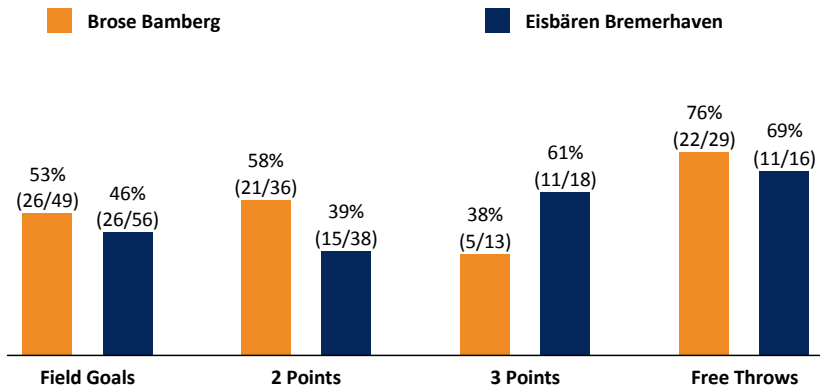

Brose Bamberg

79 : 74 Eisbären Bremerhaven

Referee: LOTTERMOSER Robert
Umpires: BARTH Benjamin / ARIK Tamer
Commissioner: GINTSCHEL Winfried

Attendance: 6.150
Bamberg, BROSE ARENA, MO 11 DEZ 2017, 19:00, Game-ID: 20861

Scoreboard table showing Q1, Q2, Q3, Q4 scores for BAM and BRE.

BAM - Brose Bamberg (Coach: TRINCHIERI Andrea)

Main player statistics table for BAM, including columns for No., Name, Min, PTS, 2 Points, 3 Points, Field Goals, Free Throws, and various rebound/assist metrics.

BRE - Eisbären Bremerhaven (Coach: MACHOWSKI Sebastian)

Main player statistics table for BRE, including columns for No., Name, Min, PTS, 2 Points, 3 Points, Field Goals, Free Throws, and various rebound/assist metrics.

Summary statistics table comparing BAM and BRE across various categories like Rebounds, Assists, Fouls, Turnovers, Steals, Points in the Paint, etc.

EASycREDIT-BBL.DE

Alle offiziellen Statistiken der easycrredit BBL, Daten, Rekorde uvm. gibt es auf easycrredit-BBL.de! News, Stats, Tabelle und Spielplan für unterwegs: Kostenfrei für iOS und Android in der offiziellen Liga-App!

TELEKOMSPORT.DE

Keinen Korb mehr verpassen - Alle Spiele der easycrredit BBL LIVE und in HD! Erleben sie jetzt das größte Basketball-Angebot Deutschlands zuhause und mobil! www.telekom sport.de

LEGEND
Min Minutes Played
DR Defensive Rebounds
AS Assists
BS Blocked Shots
PF Fouls
+/- Plus-Minus-Rating
DNP Did Not Play
OR Offensive Rebounds
ST Steals
SB Shots Blocked
FD Fouls Drawn
* Starters
PTS Points
TR Total Rebounds
TO Turnovers
EFF Efficiency = ((PTS + TR + AS + ST + BS) - ((FGA - FGM) + (FTA - FTM) + TO))