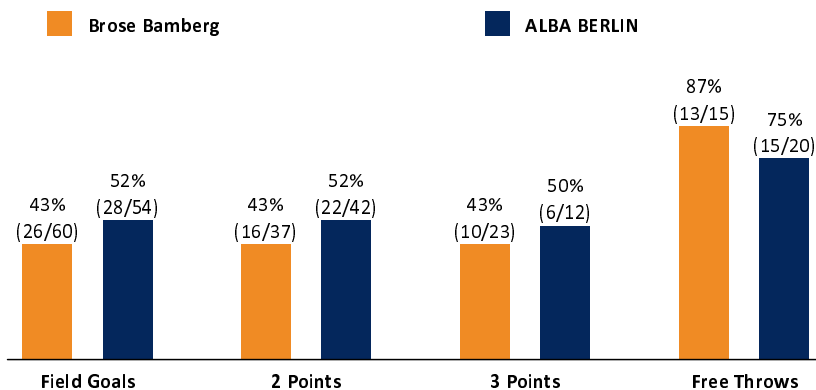

Brose Bamberg

75 : 77

ALBA BERLIN

Referee: LOTTERMOSER Robert
Umpires: FRITZ Clemens / MADINGER Christof
Commissioner: WEICHERT Horst

Bamberg, BROSE ARENA, SO 29 OKT 2017, 15:00, Game-ID: 20887

Summary table showing scores for Q1, Q2, Q3, and Q4 for BAM and BER.

BAM - Brose Bamberg (Coach: TRINCHIERI Andrea)

Main player statistics table for Brose Bamberg, including columns for No., Name, Min, PTS, 2 Points, 3 Points, Field Goals, Free Throws, and various rebound and steal metrics.

BER - ALBA BERLIN (Coach: GARCIA RENESES Alejandro)

Main player statistics table for Alba Berlin, including columns for No., Name, Min, PTS, 2 Points, 3 Points, Field Goals, Free Throws, and various rebound and steal metrics.

Summary table comparing team statistics for BAM and BER, such as Rebounds, Assists, Fouls, Turnovers, Steals, Points in the Paint, Second Chance Points, Fast Break Points, Biggest Lead, Biggest Scoring Run, Lead Changes, and Times Tied.

EASycREDIT-BBL.DE

Alle offiziellen Statistiken der easycCredit BBL, Daten, Rekorde uvm. gibt es auf easycCredit-BBL.de! News, Stats, Tabelle und Spielplan für unterwegs: Kostenfrei für iOS und Android in der offiziellen Liga-App!

TELEKOMSPORT.DE

Keinen Korb mehr verpassen - Alle Spiele der easycCredit BBL LIVE und in HD! Erleben sie jetzt das größte Basketball-Angebot Deutschlands zuhause und mobil! www.telekom sport.de

LEGEND: Min Minutes Played, DR Defensive Rebounds, AS Assists, BS Blocked Shots, PF Fouls, +/- Plus-Minus-Rating, DNP Did Not Play, OR Offensive Rebounds, ST Steals, SB Shots Blocked, FD Fouls Drawn, * Starters, PTS Points, TR Total Rebounds, TO Turnovers, EFF Efficiency = ((PTS + TR + AS + ST + BS) - ((FGA - FGM) + (FTA - FTM) + TO))