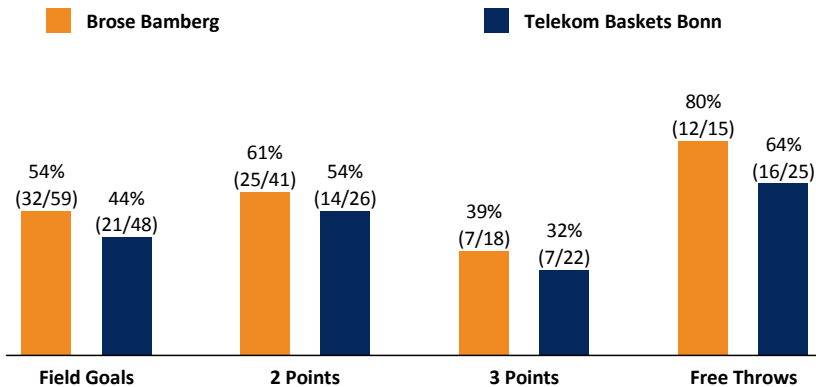

BON - Telekom Baskets Bonn (Coach: KRUNIC Predrag)

No.	Name	Min	PTS	2 Points	3 Points	Field Goals	Free Throws	OR	DR	TR	AS	ST	TO	BS	SB	PF	FD	EFF	+/-
4	CURRY Ron	DNP																	
7	KLEIN Konstantin	23:51	10		3/4 (75%)	3/4 (75%)	1/2 (50%)		1	1	1		2			2	1	8	-21
*8	DJURISIC Nemanja	23:31	6	2/3 (67%)	0/2 (0%)	2/5 (40%)	2/2 (100%)		4	4	1	1	2			4	2	7	-6
*9	GAMBLE Julian	24:47	6	2/6 (33%)	0/1 (0%)	2/7 (29%)	2/6 (33%)	3	1	4		1	4	3		4	4	1	-17
10	JASINSKI Julian	DNP																	
*11	DILEO Anthony	30:11	8	4/6 (67%)	0/2 (0%)	4/8 (50%)		1	4	5	4	2	3	1			1	13	-3
12	BREUNIG Martin	15:13	4	2/4 (50%)		2/4 (50%)		4	3	7			2			2		7	-1
*13	BARTOLO Yorman Polas	32:24	5	1/2 (50%)	0/4 (0%)	1/6 (17%)	3/7 (43%)		1	1	3	3	4			4	6	-1	-12
*14	MAYO Josh	25:58	14	1/1 (100%)	3/7 (43%)	4/8 (50%)	3/3 (100%)		2	2			3			2	4	9	-12
15	HILL Malcolm	24:05	12	2/4 (50%)	1/2 (50%)	3/6 (50%)	5/5 (100%)		3	3	1				1	4	2	13	-18
17	MÖLLER Alexander	DNP																	
Team / Coach								1	2	3			1				2		
Totals		200:00	65	14/26 (54%)	7/22 (32%)	21/48 (44%)	16/25 (64%)	9	21	30	10	7	21	4	1	22	20	59	-18

BAM	BON
7 / 21 / 28	9 / 21 / 30
20	10
20	22
22	20
13	21
8	7
40	26
4	7
5	12
19 (65:46)	1 (36:37)
9-0 (34:24)	7-0 (36:37)
	Lead Changes: 2
	Times Tied: 1

EASYCREDIT-BBL.DE

Alle offiziellen Statistiken der easyCredit BBL, Daten, Rekorde uvm. gibt es auf easyCredit-BBL.de! News, Stats, Tabelle und Spielplan für unterwegs: Kostenfrei für iOS und Android in der offiziellen Liga-App!

TELEKOMSPORT.DE

Keinen Korb mehr verpassen - Alle Spiele der easyCredit BBL LIVE und in HD! Erleben sie jetzt das größte Basketball-Angebot Deutschlands zuhause und mobil! www.telekom sport.de

LEGEND
Min Minutes Played   DR Defensive Rebounds   AS Assists   BS Blocked Shots   PF Fouls   +/- Plus-Minus-Rating
DNP Did Not Play   OR Offensive Rebounds   ST Steals   SB Shots Blocked   FD Fouls Drawn   * Starters
PTS Points   TR Total Rebounds   TO Turnovers   EFF Efficiency = ((PTS + TR + AS + ST + BS) - ((FGA - FGM) + (FTA - FTM) + TO))