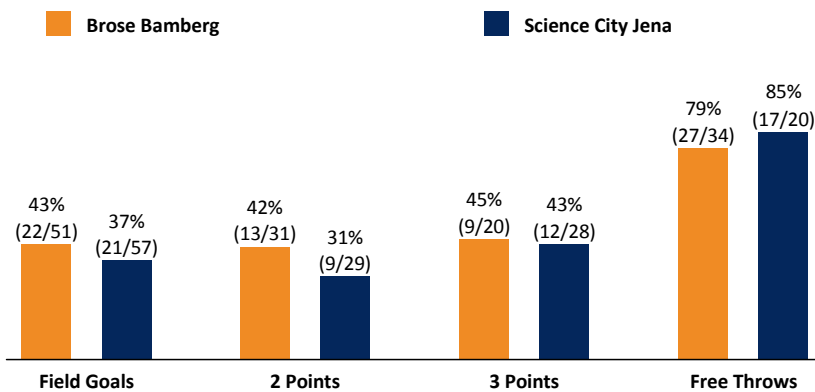

JEN - Science City Jena (Coach: HARMSEN Björn)

No.	Name	Min	PTS	2 Points	3 Points	Field Goals	Free Throws	OR	DR	TR	AS	ST	TO	BS	SB	PF	FD	EFF	+/-	
*5	UGRAI Maximilian	27:42	9	2/3 (67%)	1/4 (25%)	3/7 (43%)	2/2 (100%)	2	5	7	1		2	1		3	1	12	-9	
7	REYES-NAPOLES Ermen	19:30	10	0/1 (0%)	3/6 (50%)	3/7 (43%)	1/2 (50%)	1	1	2	2		1			4	1	8	-2	
8	CLAY Oliver	12:18	4	2/3 (67%)	0/1 (0%)	2/4 (50%)		3	1	4				1		2		7	0	
9	RAHN Marco	0:28	0															0	0	
*11	JENKINS Julius	30:35	23	2/5 (40%)	6/8 (75%)	8/13 (62%)	1/1 (100%)	1	1	2	3	1	1			3	5	23	-17	
*12	BOWLIN Skyler	29:55	16	1/2 (50%)	2/4 (50%)	3/6 (50%)	8/9 (89%)		2	2	3	3	1			4	6	19	1	
*15	ALLEN Derrick	29:55	4	1/7 (14%)		1/7 (14%)	2/2 (100%)		4	4	2		2			2	1	2	-6	
16	WOLF Julius	12:19	0	0/1 (0%)	0/3 (0%)	0/4 (0%)		1	3	4	1				1	1		1	-7	
*23	McELROY Immanuel	27:13	2	1/6 (17%)	0/2 (0%)	1/8 (13%)			4	4	2	1	2			3	1	0	-2	
50	MACKELDANZ Oliver	10:05	3	0/1 (0%)		0/1 (0%)	3/4 (75%)	1		1						3	3	2	-3	
Team / Coach									1	1			2					-1		
Totals			200:00	71	9/29 (31%)	12/28 (43%)	21/57 (37%)	17/20 (85%)	9	22	31	14	5	11	2	1	25	18	73	-9

BAM	JEN
11 / 26 / 37	9 / 22 / 31
16	14
18	25
25	18
9	11
5	5
22	12
8	8
8	13
18 (62:44)	6 (6:12)
14-0 (20:12)	12-0 (6:12)
Lead Changes: 2	
Times Tied: 2	

EASycREDIT-BBL.DE

Alle offiziellen Statistiken der easyCredit BBL, Daten, Rekorde uvm. gibt es auf easyCredit-BBL.de! News, Stats, Tabelle und Spielplan für unterwegs: Kostenfrei für iOS und Android in der offiziellen Liga-App!

TELEKOMSPORT.DE

Keinen Korb mehr verpassen - Alle Spiele der easyCredit BBL LIVE und in HD! Erleben sie jetzt das größte Basketball-Angebot Deutschlands zuhause und mobil! www.telekom sport.de

LEGEND
Min Minutes Played   DR Defensive Rebounds   AS Assists   BS Blocked Shots   PF Fouls   +/- Plus-Minus-Rating
DNP Did Not Play   OR Offensive Rebounds   ST Steals   SB Shots Blocked   FD Fouls Drawn   * Starters
PTS Points   TR Total Rebounds   TO Turnovers   EFF Efficiency = ((PTS + TR + AS + ST + BS) - ((FGA - FGM) + (FTA - FTM) + TO))