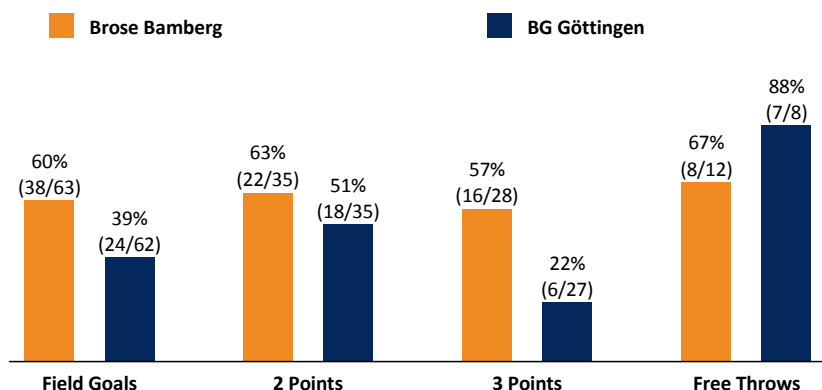

GOT - BG Göttingen (Coach: ROIJAKKERS Johan)

No.	Name	Min	PTS	2 Points	3 Points	Field Goals	Free Throws	OR	DR	TR	AS	ST	TO	BS	SB	PF	FD	EFF	+/-
*3	LOCKHART Dominic	18:43	5		1/2 (50%)	1/2 (50%)	2/2 (100%)	1		1			1			3	2	4	-13
5	WILLIAMS Leon	19:45	2	1/1 (100%)	0/2 (0%)	1/3 (33%)					3		3			2	2	0	-25
*8	SMOTRYCZ Evan	20:03	3	0/3 (0%)	1/3 (33%)	1/6 (17%)		1	2	3	1	1	1			3	3	2	-28
10	KRAMER Dennis	10:53	6	3/4 (75%)	0/1 (0%)	3/5 (60%)							1			1		3	-8
*12	CARTER Darius	18:08	12	5/8 (63%)		5/8 (63%)	2/3 (67%)	3	3	6			1	1		1	2	14	-15
*15	RUSH Brion	18:51	6	1/3 (33%)	1/4 (25%)	2/7 (29%)	1/1 (100%)		2	2	1	2	3				1	3	-18
*20	STOCKTON Michael	20:07	8	4/7 (57%)	0/3 (0%)	4/10 (40%)					2		2			2	2	2	-17
21	LOVERIDGE Jordan	17:45	5	1/2 (50%)	1/4 (25%)	2/6 (33%)			3	3		1					2	5	-26
30	LARYSZ Lennard	5:16	3	0/1 (0%)	1/2 (50%)	1/3 (33%)		1		1	2		1					3	-1
31	SIMON Nicolai	19:30	0		0/3 (0%)	0/3 (0%)										1		-3	-21
35	HAUKOHL Stephan	17:53	9	2/4 (50%)	1/2 (50%)	3/6 (50%)	2/2 (100%)	3	1	4		1			1	2	1	11	-10
50	GRÜTTNER BACOU Joanic	13:06	2	1/2 (50%)	0/1 (0%)	1/3 (33%)		1	1	2	1	1	1			2		3	-13
Team / Coach								3	1	4			1				3		
Totals		200:00	61	18/35 (51%)	6/27 (22%)	24/62 (39%)	7/8 (88%)	13	13	26	10	6	15	1	1	17	15	50	-39

BAM		GOT
13 / 24 / 37	Rebounds OR/DR/TR	13 / 13 / 26
25	Assists	10
15	Fouls	17
17	Fouls Drawn	15
12	Turnovers	15
8	Steals	6
42	Points in the Paint	26
16	Second Chance Points	21
6	Fast Break Points	2
45 (98:53)	Biggest Lead	1 (2:3)
13-0 (59:28)	Biggest Scoring Run	6-0 (62:36)
	Lead Changes:	2
	Times Tied:	0

EASycREDIT-BBL.DE

Alle offiziellen Statistiken der easycCredit BBL, Daten, Rekorde uvm. gibt es auf easycCredit-BBL.de! News, Stats, Tabelle und Spielplan für unterwegs: Kostenfrei für iOS und Android in der offiziellen Liga-App!

TELEKOMSPORT.DE

Keinen Korb mehr verpassen - Alle Spiele der easycCredit BBL LIVE und in HD! Erleben sie jetzt das größte Basketball-Angebot Deutschlands zuhause und mobil! www.telekom sport.de

LEGEND
Min Minutes Played   DR Defensive Rebounds   AS Assists   BS Blocked Shots   PF Fouls   +/- Plus-Minus-Rating
DNP Did Not Play   OR Offensive Rebounds   ST Steals   SB Shots Blocked   FD Fouls Drawn   * Starters
PTS Points   TR Total Rebounds   TO Turnovers   EFF Efficiency = ((PTS + TR + AS + ST + BS) - ((FGA - FGM) + (FTA - FTM) + TO))